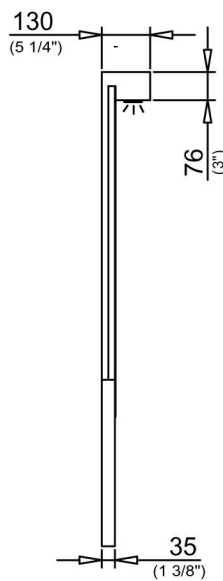

Juno

Description : Juno Mirror
 Model Number : 50092
 Compatible Items : 6059-XXX-0018 lavatory
 50089 lavatory unit
 Included Components : 2 Halogen spot lights
 Size : 26" x 5 1/8"
 Height : 50 1/4"
 Shipping Weight : 44 lbs.
 Shipping Dimensions : 27" W x 5 7/8" L x 51 5/8" H
 Included Components : Installation kit (192388)
 Material : Outside: chipboard.; Backsplash: Stainless steel
 Colors : Walnut
 Warranty : 2 year limited warranty

1

2

Notes:

- TRANSFORMER OF 110 VOLTS
- FITTINGS ARE NOT INCLUDED

IMPORTANT: Dimensions of fixtures are nominal and may vary within the range of tolerances. These measurements may be subject to change. No responsibility is assumed for the use of superseded or voided pages.