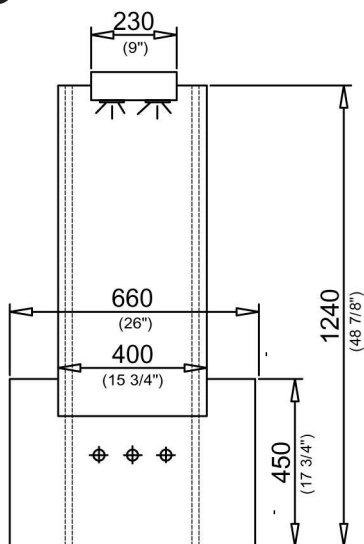

Juno

Description : Juno Mirror
 Model Number : 50092
 Compatible Items : 6059-XXX-0018 lavatory
 50089 lavatory unit
 Included Components : 2 Halogen spot lights
 Size : 26" x 5 1/8"
 Height : 50 1/4"
 Shipping Weight : 44 lbs.
 Shipping Dimensions : 27" W x 5 7/8" L x 51 5/8" H
 Included Components : Installation kit (192388)
 Material : Outside: chipboard.; Backsplash: Stainless steel
 Colors : Walnut
 Warranty : 2 year limited warranty

1

2

Notes:

- TRANSFORMER OF 110 VOLTS
- FITTINGS ARE NOT INCLUDED

IMPORTANT: Dimensions of fixtures are nominal and may vary within the range of tolerances. These measurements may be subject to change. No responsibility is assumed for the use of superseded or voided pages.