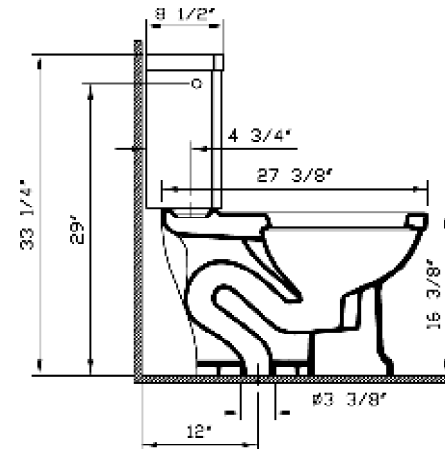

<b>Description</b>	:	Epoca Two-pieces HET with V <sup>3</sup> Flushing Technology, Extended Height Elongated Bowl, Concealed trapway
<b>Model Number</b>	:	4032-XXX-0101
<b>Compatible item</b>	:	6514-XXX-5298 Tank complete with fittings and chrome plated metal trim lever 6514-XXX-5299 Tank complete with fittings and chrome plated metal trim lever (styrofoam lined) 36-XXX-002 Toilet Seat (elongated) 44-XXX-009 Soft Closing Toilet Seat (elongated)
<b>Water Consumption</b>	:	1.28 GPF
<b>Water Surface</b>	:	7 1/2" x 5 1/4"
<b>Water Depth From Rim</b>	:	7 1/4"
<b>Rough-In</b>	:	12"
<b>Minimum Water Pressure</b>	:	20 psi.
<b>Trap Diameter</b>	:	Fully glazed 2" ball pass trapway with 2" diameter
<b>Trap Seal Depth</b>	:	2 1/8"
<b>Shipping Weight</b>	:	4032 : 86 lbs. 6514 : 48 lbs.
<b>Shipping Dimensions</b>	:	4032 : 15 1/8"W x 27 3/8"L x 18 1/8"H 6514 : 9 5/8"W x 18 3/4"L x 19 5/8"H
<b>Installation Guide</b>	:	VitrA Guide # 310129
<b>Included Components</b>	:	Tank fittings, Spring # 311149
<b>Material</b>	:	Vitreous china
<b>Colors</b>	:	003 White, 017 Bone, 068 Biscuit (Basic colors) "XXX" indicates the color.
<b>Standards</b>	:	ASME A 112.19.2, CSA B45
<b>Warranty</b>	:	10 year limited warranty

1

2

3

**Notes:**

- DIMENSIONS SHOWN FOR THE LOCATION OF THE SUPPLY IS SUGGESTED.
- INSTALLATION INSTRUCTIONS SUPPLIED WITH THE TOILET.

**IMPORTANT:** Dimensions of fixtures are nominal and may vary within the range of tolerances established by ASME Standard A 112.19.2, CSA Standard B45. These measurements may be subject to change. No responsibility is assumed for the use of superseded or voided pages.