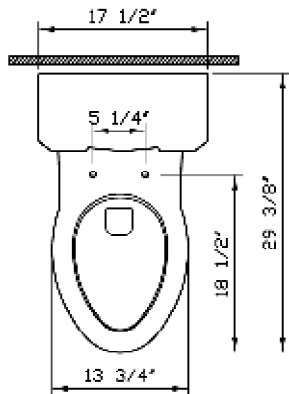

<b>Description</b>	:	Epoca Two-pieces HET with V <sup>3</sup> Flushing Technology, Extended Height Elongated Bowl, Concealed trapway
<b>Model Number</b>	:	4032-XXX-0101
<b>Compatible item</b>	:	6514-XXX-5298 Tank complete with fittings and chrome plated metal trim lever 6514-XXX-5299 Tank complete with fittings and chrome plated metal trim lever (styrofoam lined) 36-XXX-002 Toilet Seat (elongated) 44-XXX-009 Soft Closing Toilet Seat (elongated)
<b>Water Consumption</b>	:	1.28 GPF
<b>Water Surface</b>	:	7 1/2" x 5 1/4"
<b>Water Depth From Rim</b>	:	7 1/4"
<b>Rough-In</b>	:	12"
<b>Minimum Water Pressure</b>	:	20 psi.
<b>Trap Diameter</b>	:	Fully glazed 2" ball pass trapway with 2" diameter
<b>Trap Seal Depth</b>	:	2 1/8"
<b>Shipping Weight</b>	:	4032 : 86 lbs. 6514 : 48 lbs.
<b>Shipping Dimensions</b>	:	4032 : 15 1/8"W x 27 3/8"L x 18 1/8"H 6514 : 9 5/8"W x 18 3/4"L x 19 5/8"H
<b>Installation Guide</b>	:	VitrA Guide # 310129
<b>Included Components</b>	:	Tank fittings, Spring # 311149
<b>Material</b>	:	Vitreous china
<b>Colors</b>	:	003 White, 017 Bone, 068 Biscuit (Basic colors) "XXX" indicates the color.
<b>Standards</b>	:	ASME A 112.19.2, CSA B45
<b>Warranty</b>	:	10 year limited warranty

1

2

3

**Notes:**

- DIMENSIONS SHOWN FOR THE LOCATION OF THE SUPPLY IS SUGGESTED.
- INSTALLATION INSTRUCTIONS SUPPLIED WITH THE TOILET.

**IMPORTANT:** Dimensions of fixtures are nominal and may vary within the range of tolerances established by ASME Standard A 112.19.2, CSA Standard B45. These measurements may be subject to change. No responsibility is assumed for the use of superseded or voided pages.