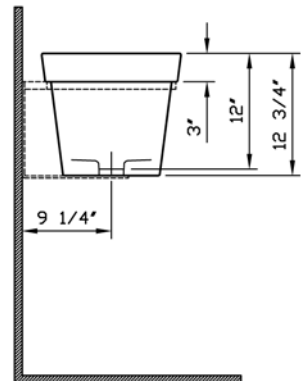

<b>Description</b>	: Potsink Flower Pot Bowl
<b>Model Numbers</b>	: 4335B044-0016 No faucet drilling
<b>Compatible Items</b>	: 370-2000 Flower Pot Bowl Carrier
<b>Size</b>	: 14 1/2" x 14 1/2"
<b>Height</b>	: 12 3/4"
<b>Depth</b>	: 10 5/8"
<b>Waste</b>	: Ø1 3/4" O.D.
<b>Shipping Weight</b>	: 4335: 31 lbs. 370-2000: 10 lbs.
<b>Shipping Dimensions</b>	: 4335: 16"W x 16"L x 15"H 370-2000: 13 3/4"W x 16 1/8"L x 11"H
<b>Installation Guide</b>	: VitrA Guide # A313435
<b>Material</b>	: Fine Fire Clay
<b>Colors</b>	: 044 Inside white, outside terracotta
<b>Standards</b>	: ASME A112.19.2 / CSA B45
<b>Warranty</b>	: 10 year limited warranty

1

Wall-hung use

2

3

4

Countertop use

5

**Notes:**

- DIMENSIONS SHOWN FOR THE LOCATION OF THE SUPPLY IS SUGGESTED.
- INSTALLATION INSTRUCTIONS SUPPLIED WITH THE TOILET.

**IMPORTANT:** Dimensions of fixtures are nominal and may vary within the range of tolerances established by ASME Standard A 112.19.2 and CSA Standard B45., ICC/ANSI A.117-1. These measurements may be subject to change. No responsibility is assumed for the use of superseded or voided pages.