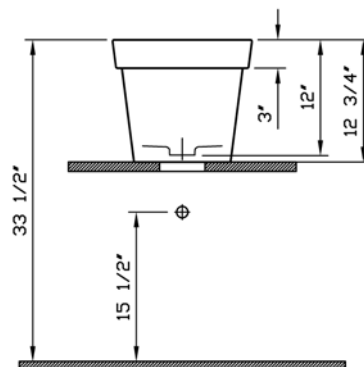

<b>Description</b>	: Potsink Flower Pot Bowl
<b>Model Numbers</b>	: 4335B044-0016 No faucet drilling
<b>Compatible Items</b>	: 370-2000 Flower Pot Bowl Carrier
<b>Size</b>	: 14 1/2" x 14 1/2"
<b>Height</b>	: 12 3/4"
<b>Depth</b>	: 10 5/8"
<b>Waste</b>	: Ø1 3/4" O.D.
<b>Shipping Weight</b>	: 4335: 31 lbs. 370-2000: 10 lbs.
<b>Shipping Dimensions</b>	: 4335: 16"W x 16"L x 15"H 370-2000: 13 3/4"W x 16 1/8"L x 11"H
<b>Installation Guide</b>	: VitrA Guide # A313435
<b>Material</b>	: Fine Fire Clay
<b>Colors</b>	: 044 Inside white, outside terracotta
<b>Standards</b>	: ASME A112.19.2 / CSA B45
<b>Warranty</b>	: 10 year limited warranty

1

Wall-hung use

2

3

4

Countertop use

5

**Notes:**

- DIMENSIONS SHOWN FOR THE LOCATION OF THE SUPPLY IS SUGGESTED.
- INSTALLATION INSTRUCTIONS SUPPLIED WITH THE TOILET.

**IMPORTANT:** Dimensions of fixtures are nominal and may vary within the range of tolerances established by ASME Standard A 112.19.2 and CSA Standard B45., ICC/ANSI A.117-1. These measurements may be subject to change. No responsibility is assumed for the use of superseded or voided pages.