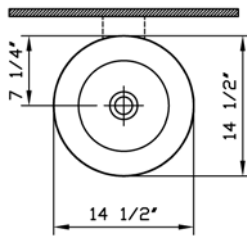

Wall-hung use