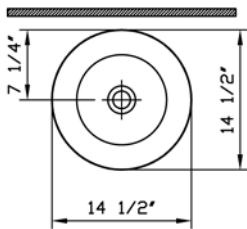

<b>Description</b>	: Potsink Flower Pot Bowl
<b>Model Numbers</b>	: 4335B044-0016 No faucet drilling
<b>Compatible Items</b>	: 370-2000 Flower Pot Bowl Carrier
<b>Size</b>	: 14 1/2" x 14 1/2"
<b>Height</b>	: 12 3/4"
<b>Depth</b>	: 10 5/8"
<b>Waste</b>	: Ø1 3/4" O.D.
<b>Shipping Weight</b>	: 4335: 31 lbs. 370-2000: 10 lbs.
<b>Shipping Dimensions</b>	: 4335: 16"W x 16"L x 15"H 370-2000: 13 3/4"W x 16 1/8"L x 11"H
<b>Installation Guide</b>	: VitrA Guide # A313435
<b>Material</b>	: Fine Fire Clay
<b>Colors</b>	: 044 Inside white, outside terracotta
<b>Standards</b>	: ASME A112.19.2 / CSA B45
<b>Warranty</b>	: 10 year limited warranty

1

Wall-hung use

2

3

4

Countertop use

5

**Notes:**

- DIMENSIONS SHOWN FOR THE LOCATION OF THE SUPPLY IS SUGGESTED.
- INSTALLATION INSTRUCTIONS SUPPLIED WITH THE TOILET.

**IMPORTANT:** Dimensions of fixtures are nominal and may vary within the range of tolerances established by ASME Standard A 112.19.2 and CSA Standard B45., ICC/ANSI A.117-1. These measurements may be subject to change. No responsibility is assumed for the use of superseded or voided pages.