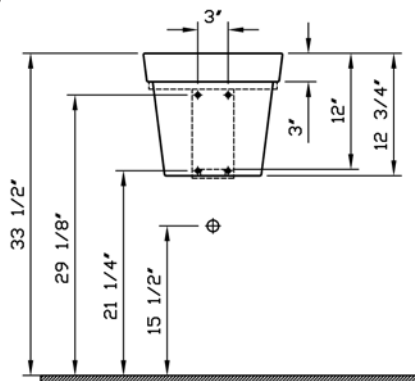

<b>Description</b>	: Potsink Flower Pot Bowl
<b>Model Numbers</b>	: 4335B044-0016 No faucet drilling
<b>Compatible Items</b>	: 370-2000 Flower Pot Bowl Carrier
<b>Size</b>	: 14 1/2" x 14 1/2"
<b>Height</b>	: 12 3/4"
<b>Depth</b>	: 10 5/8"
<b>Waste</b>	: Ø1 3/4" O.D.
<b>Shipping Weight</b>	: 4335: 31 lbs. 370-2000: 10 lbs.
<b>Shipping Dimensions</b>	: 4335: 16"W x 16"L x 15"H 370-2000: 13 3/4"W x 16 1/8"L x 11"H
<b>Installation Guide</b>	: VitrA Guide # A313435
<b>Material</b>	: Fine Fire Clay
<b>Colors</b>	: 044 Inside white, outside terracotta
<b>Standards</b>	: ASME A112.19.2 / CSA B45
<b>Warranty</b>	: 10 year limited warranty

1

Wall-hung use

2

3

4

Countertop use

5

**Notes:**

- DIMENSIONS SHOWN FOR THE LOCATION OF THE SUPPLY IS SUGGESTED.
- INSTALLATION INSTRUCTIONS SUPPLIED WITH THE TOILET.

**IMPORTANT:** Dimensions of fixtures are nominal and may vary within the range of tolerances established by ASME Standard A 112.19.2 and CSA Standard B45., ICC/ANSI A.117-1. These measurements may be subject to change. No responsibility is assumed for the use of superseded or voided pages.