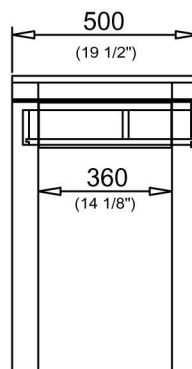

Juno

Description : Juno Lavatory Unit
Model Number : 50089 walnut
Compatible Items : 6059-XXX-0018 lavatory
50092 mirror (without faucet)
Size : 31 1/2" x 19 3/4"
Height : 31 1/2"
Shipping Weight : 60 lbs.
Shipping Dimensions : 32 7/8" W x 20 7/8" L x 33 1/4" H
Included Components : Installation kit (191101)
Material : Outside: walnut veneer onto chipboard.
Feet : solid wood; drawers walnut veneer
on plywood.
Drawer Front: Stainless steel
Colors : Walnut
Warranty : 2 year limited warranty

1

2

IMPORTANT: Dimensions are nominal and may vary within the range of tolerances.
These measurements may be subject to change. No responsibility is assumed for the use of superseded or voided pages.

April, 2005