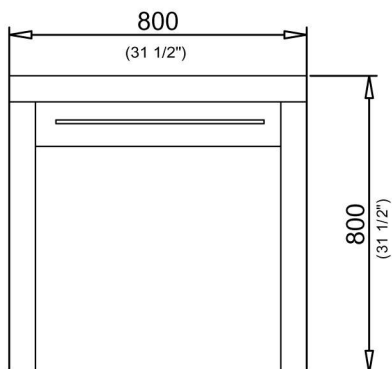

Juno

Description : Juno Lavatory Unit
Model Number : 50089 walnut
Compatible Items : 6059-XXX-0018 lavatory
50092 mirror (without faucet)
Size : 31 1/2" x 19 3/4"
Height : 31 1/2"
Shipping Weight : 60 lbs.
Shipping Dimensions : 32 7/8" W x 20 7/8" L x 33 1/4" H
Included Components : Installation kit (191101)
Material : Outside: walnut veneer onto chipboard.
Feet : solid wood; drawers walnut veneer
on plywood.
Drawer Front: Stainless steel
Colors : Walnut
Warranty : 2 year limited warranty

1

2

IMPORTANT: Dimensions are nominal and may vary within the range of tolerances.
These measurements may be subject to change. No responsibility is assumed for the use of superseded or voided pages.

April, 2005