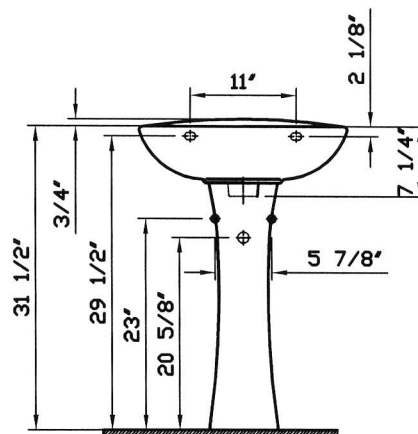

# Commercial Line

Description	: Normus Pedestal Lavatory
Model Numbers	: 5087-XXX-0001 Single-hole faucet drilling 5087-XXX-0030 4" faucet drilling 5087-XXX-0033 8" faucet drilling
Compatible Items	: 6446-XXX-0156 Pedestal Base 6948-XXX-0162 Trap Cover
Size	: 21 5/8" x 16 1/2"
Height	: 31 1/2"
Depth	: 5 1/2"
Waste	: Ø1 1/4" O.D.
Shipping Weight	: 5087 : 32 lbs. 6446 : 22 lbs. 6948 : 16 lbs.
Shipping Dimensions	: 5087 : 8 1/8"W x 22 7/8"L x 19 1/4"H 6446 : 9 1/8"W x 29 1/8"L x 9 1/8"H 6948 : 9 7/8" W x 15 1/4" L x 14 3/8"H
Installation Guide	: Vitra Guide # 312850
Included Components	: Lavatory installation kit (312090) Trap cover installation kit (424097)
Material	: Vitreous china
Colors	: 003 White 017 Bone, 068 Biscuit (Basic Colors) "XXX" indicates the color
Standards	: ASME A 112.19.2, CSA B45
Warranty	: 10 year limited warranty

1

2

3

4

- Notes:
- DIMENSIONS SHOWN FOR THE LOCATION OF THE SUPPLY IS SUGGESTED.
  - INSTALLATION INSTRUCTIONS SUPPLIED WITH THE LAVATORY.
  - FITTINGS ARE NOT INCLUDED
  - PROVIDE SUITABLE REINFORCEMENT FOR ALL WALL SUPPORTS.

IMPORTANT: Dimensions of fixtures are nominal and may vary within the range of tolerances established by ASME Standard A 112.19.2 and CSA Standard B45. These measurements may be subject to change. No responsibility is assumed for the use of superseded or voided pages.