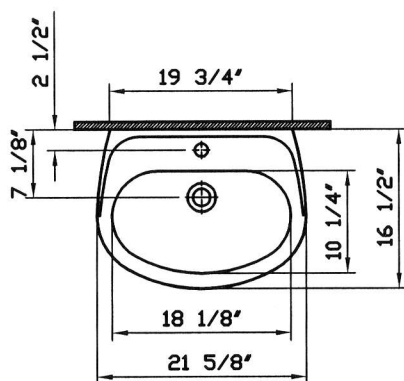

# Commercial Line

Description	: Normus Pedestal Lavatory
Model Numbers	: 5087-XXX-0001 Single-hole faucet drilling 5087-XXX-0030 4" faucet drilling 5087-XXX-0033 8" faucet drilling
Compatible Items	: 6446-XXX-0156 Pedestal Base 6948-XXX-0162 Trap Cover
Size	: 21 5/8" x 16 1/2"
Height	: 31 1/2"
Depth	: 5 1/2"
Waste	: Ø1 1/4" O.D.
Shipping Weight	: 5087 : 32 lbs. 6446 : 22 lbs. 6948 : 16 lbs.
Shipping Dimensions	: 5087 : 8 1/8"W x 22 7/8"L x 19 1/4"H 6446 : 9 1/8"W x 29 1/8"L x 9 1/8"H 6948 : 9 7/8" W x 15 1/4" L x 14 3/8"H
Installation Guide	: Vitra Guide # 312850
Included Components	: Lavatory installation kit (312090) Trap cover installation kit (424097)
Material	: Vitreous china
Colors	: 003 White 017 Bone, 068 Biscuit (Basic Colors) "XXX" indicates the color
Standards	: ASME A 112.19.2, CSA B45
Warranty	: 10 year limited warranty

1

2

3

4

- Notes:
- DIMENSIONS SHOWN FOR THE LOCATION OF THE SUPPLY IS SUGGESTED.
  - INSTALLATION INSTRUCTIONS SUPPLIED WITH THE LAVATORY.
  - FITTINGS ARE NOT INCLUDED
  - PROVIDE SUITABLE REINFORCEMENT FOR ALL WALL SUPPORTS.

IMPORTANT: Dimensions of fixtures are nominal and may vary within the range of tolerances established by ASME Standard A 112.19.2 and CSA Standard B45. These measurements may be subject to change. No responsibility is assumed for the use of superseded or voided pages.