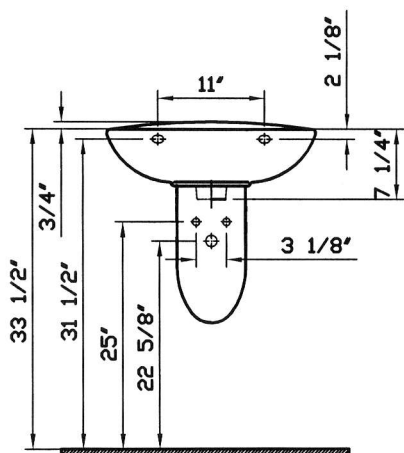

# Commercial Line

Description	: Normus Pedestal Lavatory
Model Numbers	: 5087-XXX-0001 Single-hole faucet drilling 5087-XXX-0030 4" faucet drilling 5087-XXX-0033 8" faucet drilling
Compatible Items	: 6446-XXX-0156 Pedestal Base 6948-XXX-0162 Trap Cover
Size	: 21 5/8" x 16 1/2"
Height	: 31 1/2"
Depth	: 5 1/2"
Waste	: Ø1 1/4" O.D.
Shipping Weight	: 5087 : 32 lbs. 6446 : 22 lbs. 6948 : 16 lbs.
Shipping Dimensions	: 5087 : 8 1/8"W x 22 7/8"L x 19 1/4"H 6446 : 9 1/8"W x 29 1/8"L x 9 1/8"H 6948 : 9 7/8" W x 15 1/4" L x 14 3/8"H
Installation Guide	: Vitra Guide # 312850
Included Components	: Lavatory installation kit (312090) Trap cover installation kit (424097)
Material	: Vitreous china
Colors	: 003 White 017 Bone, 068 Biscuit (Basic Colors) "XXX" indicates the color
Standards	: ASME A 112.19.2, CSA B45
Warranty	: 10 year limited warranty

1

2

3

4

- Notes:
- DIMENSIONS SHOWN FOR THE LOCATION OF THE SUPPLY IS SUGGESTED.
  - INSTALLATION INSTRUCTIONS SUPPLIED WITH THE LAVATORY.
  - FITTINGS ARE NOT INCLUDED
  - PROVIDE SUITABLE REINFORCEMENT FOR ALL WALL SUPPORTS.

IMPORTANT: Dimensions of fixtures are nominal and may vary within the range of tolerances established by ASME Standard A 112.19.2 and CSA Standard B45. These measurements may be subject to change. No responsibility is assumed for the use of superseded or voided pages.