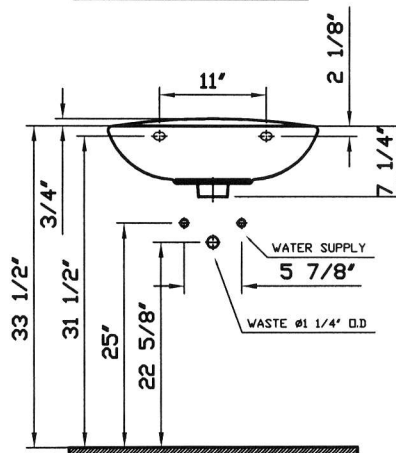

# Commercial Line

Description	: Normus Pedestal Lavatory
Model Numbers	: 5087-XXX-0001 Single-hole faucet drilling 5087-XXX-0030 4" faucet drilling 5087-XXX-0033 8" faucet drilling
Compatible Items	: 6446-XXX-0156 Pedestal Base 6948-XXX-0162 Trap Cover
Size	: 21 5/8" x 16 1/2"
Height	: 31 1/2"
Depth	: 5 1/2"
Waste	: Ø1 1/4" O.D.
Shipping Weight	: 5087 : 32 lbs. 6446 : 22 lbs. 6948 : 16 lbs.
Shipping Dimensions	: 5087 : 8 1/8"W x 22 7/8"L x 19 1/4"H 6446 : 9 1/8"W x 29 1/8"L x 9 1/8"H 6948 : 9 7/8" W x 15 1/4" L x 14 3/8"H
Installation Guide	: Vitra Guide # 312850
Included Components	: Lavatory installation kit (312090) Trap cover installation kit (424097)
Material	: Vitreous china
Colors	: 003 White 017 Bone, 068 Biscuit (Basic Colors) "XXX" indicates the color
Standards	: ASME A 112.19.2, CSA B45
Warranty	: 10 year limited warranty

1

2

3

4

- Notes:
- DIMENSIONS SHOWN FOR THE LOCATION OF THE SUPPLY IS SUGGESTED.
  - INSTALLATION INSTRUCTIONS SUPPLIED WITH THE LAVATORY.
  - FITTINGS ARE NOT INCLUDED
  - PROVIDE SUITABLE REINFORCEMENT FOR ALL WALL SUPPORTS.

IMPORTANT: Dimensions of fixtures are nominal and may vary within the range of tolerances established by ASME Standard A 112.19.2 and CSA Standard B45. These measurements may be subject to change. No responsibility is assumed for the use of superseded or voided pages.