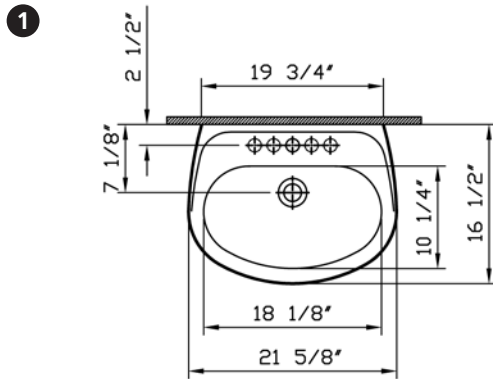

# Commercial Line

VitrA

<b>Description</b>	: Normus Pedestal Lavatory
<b>Model Numbers</b>	: 5087-XXX-0999 Single-hole faucet drilling 5087-XXX-0030 4" faucet drilling 5087-XXX-0033 8" faucet drilling
<b>Compatible Items</b>	: 6446-XXX-0156 Pedestal Base
<b>Size</b>	: 21 5/8" x 16 1/2"
<b>Height</b>	: 31 3/4"
<b>Depth</b>	: 5 1/2"
<b>Waste</b>	: Ø1 1/4" O.D.
<b>Shipping Weight</b>	: 5087 : 31 lbs. 6446 : 25 lbs.
<b>Shipping Dimensions</b>	: 5087 : 9 2/8"W x 23 3/8"L x 18 7/8"H 6446 : 9"W x 10 2/8"L x 28"H
<b>Installation Guide</b>	: Vitra Guide # 312850
<b>Material</b>	: Vitreous china
<b>Colors</b>	: 003 White 017 Bone, 068 Biscuit (Basic Colors) "XXX" indicates the color
<b>Standards</b>	: ASME A 112.19.2, CSA B45
<b>Warranty</b>	: 10 year limited warranty

- Notes:**
- DIMENSIONS SHOWN FOR THE LOCATION OF THE SUPPLY IS SUGGESTED.
  - INSTALLATION INSTRUCTIONS SUPPLIED WITH THE LAVATORY.
  - FITTINGS ARE NOT INCLUDED
  - PROVIDE SUITABLE REINFORCEMENT FOR ALL WALL SUPPORTS.

**IMPORTANT:** Dimensions of fixtures are nominal and may vary within the range of tolerances established by ASME Standard A 112.19.2 and CSA Standard B45. These measurements may be subject to change. No responsibility is assumed for the use of superseded or voided pages.