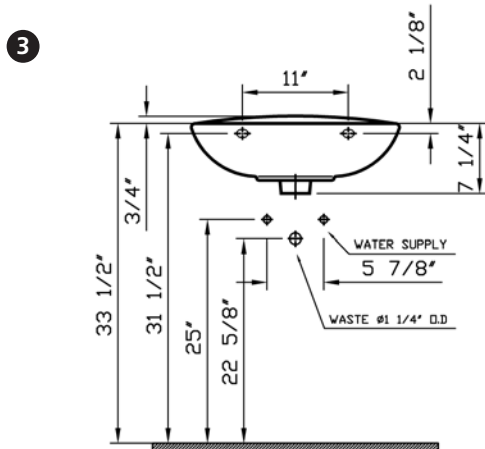

# Commercial Line

VitrA

<b>Description</b>	: Normus Pedestal Lavatory
<b>Model Numbers</b>	: 5087-XXX-0999 Single-hole faucet drilling 5087-XXX-0030 4" faucet drilling 5087-XXX-0033 8" faucet drilling
<b>Compatible Items</b>	: 6446-XXX-0156 Pedestal Base
<b>Size</b>	: 21 5/8" x 16 1/2"
<b>Height</b>	: 31 3/4"
<b>Depth</b>	: 5 1/2"
<b>Waste</b>	: Ø1 1/4" O.D.
<b>Shipping Weight</b>	: 5087 : 31 lbs. 6446 : 25 lbs.
<b>Shipping Dimensions</b>	: 5087 : 9 2/8"W x 23 3/8"L x 18 7/8"H 6446 : 9"W x 10 2/8"L x 28"H
<b>Installation Guide</b>	: Vitra Guide # 312850
<b>Material</b>	: Vitreous china
<b>Colors</b>	: 003 White 017 Bone, 068 Biscuit (Basic Colors) "XXX" indicates the color
<b>Standards</b>	: ASME A 112.19.2, CSA B45
<b>Warranty</b>	: 10 year limited warranty

- Notes:**
- DIMENSIONS SHOWN FOR THE LOCATION OF THE SUPPLY IS SUGGESTED.
  - INSTALLATION INSTRUCTIONS SUPPLIED WITH THE LAVATORY.
  - FITTINGS ARE NOT INCLUDED
  - PROVIDE SUITABLE REINFORCEMENT FOR ALL WALL SUPPORTS.

**IMPORTANT:** Dimensions of fixtures are nominal and may vary within the range of tolerances established by ASME Standard A 112.19.2 and CSA Standard B45. These measurements may be subject to change. No responsibility is assumed for the use of superseded or voided pages.