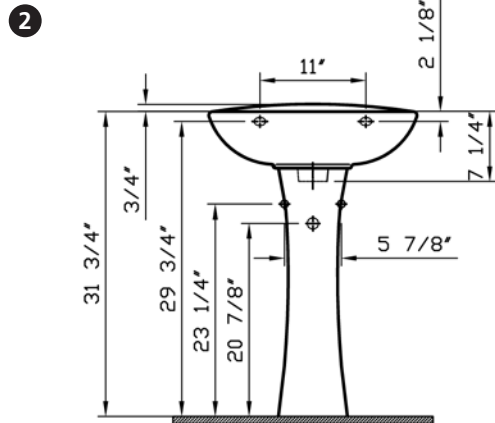

# Commercial Line

VitrA

<b>Description</b>	: Normus Pedestal Lavatory
<b>Model Numbers</b>	: 5087-XXX-0999 Single-hole faucet drilling 5087-XXX-0030 4" faucet drilling 5087-XXX-0033 8" faucet drilling
<b>Compatible Items</b>	: 6446-XXX-0156 Pedestal Base
<b>Size</b>	: 21 5/8" x 16 1/2"
<b>Height</b>	: 31 3/4"
<b>Depth</b>	: 5 1/2"
<b>Waste</b>	: Ø1 1/4" O.D.
<b>Shipping Weight</b>	: 5087 : 31 lbs. 6446 : 25 lbs.
<b>Shipping Dimensions</b>	: 5087 : 9 2/8"W x 23 3/8"L x 18 7/8"H 6446 : 9"W x 10 2/8"L x 28"H
<b>Installation Guide</b>	: Vitra Guide # 312850
<b>Material</b>	: Vitreous china
<b>Colors</b>	: 003 White 017 Bone, 068 Biscuit (Basic Colors) "XXX" indicates the color
<b>Standards</b>	: ASME A 112.19.2, CSA B45
<b>Warranty</b>	: 10 year limited warranty

- Notes:**
- DIMENSIONS SHOWN FOR THE LOCATION OF THE SUPPLY IS SUGGESTED.
  - INSTALLATION INSTRUCTIONS SUPPLIED WITH THE LAVATORY.
  - FITTINGS ARE NOT INCLUDED
  - PROVIDE SUITABLE REINFORCEMENT FOR ALL WALL SUPPORTS.

**IMPORTANT:** Dimensions of fixtures are nominal and may vary within the range of tolerances established by ASME Standard A 112.19.2 and CSA Standard B45. These measurements may be subject to change. No responsibility is assumed for the use of superseded or voided pages.