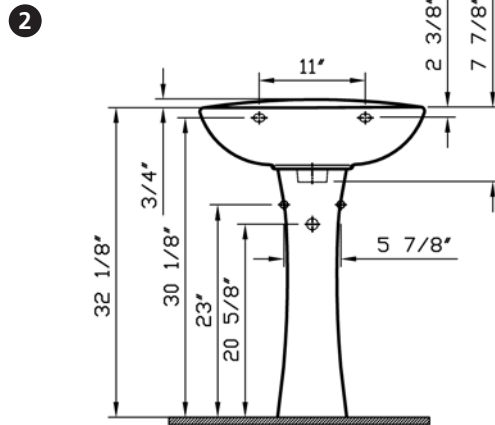

# Commercial Line

VitrA

<b>Description</b>	: Normus Pedestal Lavatory
<b>Model Numbers</b>	: 5088-XXX-0999 Single-hole faucet drilling 5088-XXX-0030 4" faucet drilling 5088-XXX-0033 8" faucet drilling
<b>Compatible Items</b>	: 6446-XXX-0156 Pedestal Base
<b>Size</b>	: 23 5/8" x 17 1/2"
<b>Height</b>	: 32 1/8"
<b>Depth</b>	: 6 1/8"
<b>Waste</b>	: Ø1 1/4" O.D.
<b>Shipping Weight</b>	: 5088 : 36 lbs. 6446 : 25 lbs.
<b>Shipping Dimensions</b>	: 5088 : 8 7/8"W x 24 6/8"L x 18 7/8"H 6446 : 9"W x 10 2/8"L x 28"H
<b>Installation Guide</b>	: Vitra Guide # 312850
<b>Material</b>	: Vitreous china
<b>Colors</b>	: 003 White 017 Bone, 068 Biscuit (Basic Colors) "XXX" indicates the color
<b>Standards</b>	: ASME A 112.19.2, CSA B45
<b>Warranty</b>	: 10 year limited warranty

- Notes:**
- DIMENSIONS SHOWN FOR THE LOCATION OF THE SUPPLY IS SUGGESTED.
  - INSTALLATION INSTRUCTIONS SUPPLIED WITH THE LAVATORY.
  - FITTINGS ARE NOT INCLUDED
  - PROVIDE SUITABLE REINFORCEMENT FOR ALL WALL SUPPORTS.

**IMPORTANT:** Dimensions of fixtures are nominal and may vary within the range of tolerances established by ASME Standard A 112.19.2 and CSA Standard B45. These measurements may be subject to change. No responsibility is assumed for the use of superseded or voided pages.