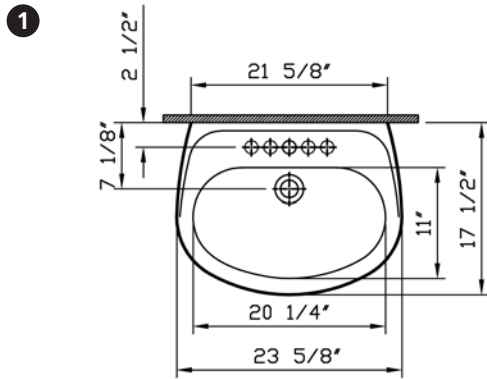

# Commercial Line

VitrA

<b>Description</b>	: Normus Pedestal Lavatory
<b>Model Numbers</b>	: 5088-XXX-0999 Single-hole faucet drilling 5088-XXX-0030 4" faucet drilling 5088-XXX-0033 8" faucet drilling
<b>Compatible Items</b>	: 6446-XXX-0156 Pedestal Base
<b>Size</b>	: 23 5/8" x 17 1/2"
<b>Height</b>	: 32 1/8"
<b>Depth</b>	: 6 1/8"
<b>Waste</b>	: Ø1 1/4" O.D.
<b>Shipping Weight</b>	: 5088 : 36 lbs. 6446 : 25 lbs.
<b>Shipping Dimensions</b>	: 5088 : 8 7/8"W x 24 6/8"L x 18 7/8"H 6446 : 9"W x 10 2/8"L x 28"H
<b>Installation Guide</b>	: Vitra Guide # 312850
<b>Material</b>	: Vitreous china
<b>Colors</b>	: 003 White 017 Bone, 068 Biscuit (Basic Colors) "XXX" indicates the color
<b>Standards</b>	: ASME A 112.19.2, CSA B45
<b>Warranty</b>	: 10 year limited warranty

- Notes:**
- DIMENSIONS SHOWN FOR THE LOCATION OF THE SUPPLY IS SUGGESTED.
  - INSTALLATION INSTRUCTIONS SUPPLIED WITH THE LAVATORY.
  - FITTINGS ARE NOT INCLUDED
  - PROVIDE SUITABLE REINFORCEMENT FOR ALL WALL SUPPORTS.

**IMPORTANT:** Dimensions of fixtures are nominal and may vary within the range of tolerances established by ASME Standard A 112.19.2 and CSA Standard B45. These measurements may be subject to change. No responsibility is assumed for the use of superseded or voided pages.