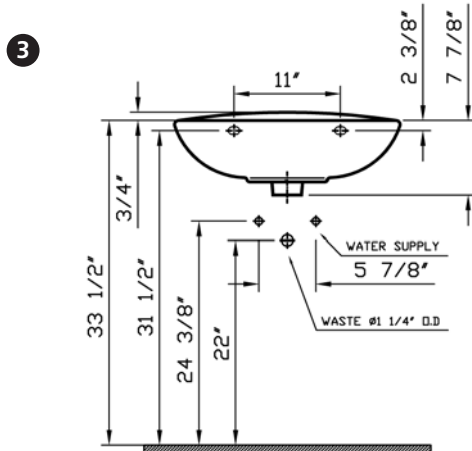

# Commercial Line

VitrA

<b>Description</b>	: Normus Pedestal Lavatory
<b>Model Numbers</b>	: 5088-XXX-0999 Single-hole faucet drilling 5088-XXX-0030 4" faucet drilling 5088-XXX-0033 8" faucet drilling
<b>Compatible Items</b>	: 6446-XXX-0156 Pedestal Base
<b>Size</b>	: 23 5/8" x 17 1/2"
<b>Height</b>	: 32 1/8"
<b>Depth</b>	: 6 1/8"
<b>Waste</b>	: Ø1 1/4" O.D.
<b>Shipping Weight</b>	: 5088 : 36 lbs. 6446 : 25 lbs.
<b>Shipping Dimensions</b>	: 5088 : 8 7/8"W x 24 6/8"L x 18 7/8"H 6446 : 9"W x 10 2/8"L x 28"H
<b>Installation Guide</b>	: Vitra Guide # 312850
<b>Material</b>	: Vitreous china
<b>Colors</b>	: 003 White 017 Bone, 068 Biscuit (Basic Colors) "XXX" indicates the color
<b>Standards</b>	: ASME A 112.19.2, CSA B45
<b>Warranty</b>	: 10 year limited warranty

- Notes:**
- DIMENSIONS SHOWN FOR THE LOCATION OF THE SUPPLY IS SUGGESTED.
  - INSTALLATION INSTRUCTIONS SUPPLIED WITH THE LAVATORY.
  - FITTINGS ARE NOT INCLUDED
  - PROVIDE SUITABLE REINFORCEMENT FOR ALL WALL SUPPORTS.

**IMPORTANT:** Dimensions of fixtures are nominal and may vary within the range of tolerances established by ASME Standard A 112.19.2 and CSA Standard B45. These measurements may be subject to change. No responsibility is assumed for the use of superseded or voided pages.