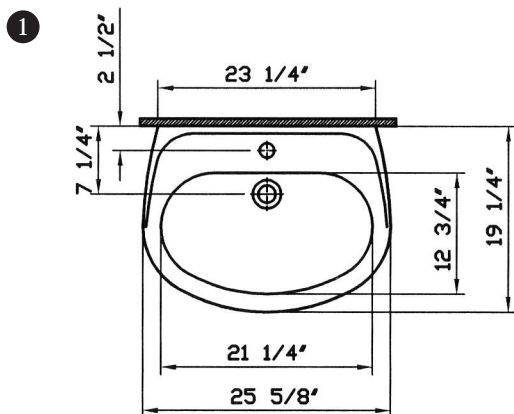

# Commercial Line

Description	: Normus Pedestal Lavatory
Model Numbers	: 5089-XXX-0001 Single-hole faucet drilling 5089-XXX-0030 4" faucet drilling 5089-XXX-0033 8" faucet drilling
Compatible Items	: 6446-XXX-0156 Pedestal Base 6948-XXX-0162 Trap Cover
Size	: 25 5/8" x 19 1/4"
Height	: 32 1/2"
Depth	: 6 1/8"
Waste	: Ø1 1/4" O.D.
Shipping Weight	: 5089 : 46 lbs. 6446 : 22 lbs. 6948 : 16 lbs.
Shipping Dimensions	: 5089 : 9 1/4"W x 26 1/2"L x 21 7/8"H 6446 : 9 1/8"W x 29 1/8"L x 9 1/8"H 6948 : 9 7/8"W x 15 1/4" L x 14 3/8"H
Installation Guide	: Vitra Guide # 312850
Included Components	: Lavatory installation kit (312090) Trap cover installation kit (424097)
Material	: Vitreous china
Colors	: 003 White 017 Bone, 068 Biscuit (Basic Colors) "XXX" indicates the color
Standards	: ASME A 112.19.2, CSA B45
Warranty	: 10 year limited warranty

- Notes:
- DIMENSIONS SHOWN FOR THE LOCATION OF THE SUPPLY IS SUGGESTED.
  - INSTALLATION INSTRUCTIONS SUPPLIED WITH THE LAVATORY.
  - FITTINGS ARE NOT INCLUDED
  - PROVIDE SUITABLE REINFORCEMENT FOR ALL WALL SUPPORTS.

IMPORTANT: Dimensions of fixtures are nominal and may vary within the range of tolerances established by ASME Standard A 112.19.2 and CSA Standard B45. These measurements may be subject to change. No responsibility is assumed for the use of superseded or voided pages.