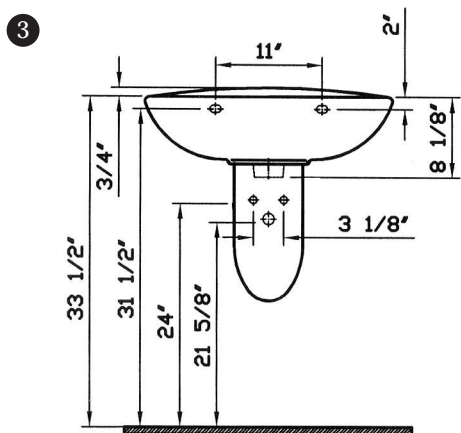

# Commercial Line

Description	: Normus Pedestal Lavatory
Model Numbers	: 5089-XXX-0001 Single-hole faucet drilling 5089-XXX-0030 4" faucet drilling 5089-XXX-0033 8" faucet drilling
Compatible Items	: 6446-XXX-0156 Pedestal Base 6948-XXX-0162 Trap Cover
Size	: 25 5/8" x 19 1/4"
Height	: 32 1/2"
Depth	: 6 1/8"
Waste	: Ø1 1/4" O.D.
Shipping Weight	: 5089 : 46 lbs. 6446 : 22 lbs. 6948 : 16 lbs.
Shipping Dimensions	: 5089 : 9 1/4"W x 26 1/2"L x 21 7/8"H 6446 : 9 1/8"W x 29 1/8"L x 9 1/8"H 6948 : 9 7/8"W x 15 1/4" L x 14 3/8"H
Installation Guide	: Vitra Guide # 312850
Included Components	: Lavatory installation kit (312090) Trap cover installation kit (424097)
Material	: Vitreous china
Colors	: 003 White 017 Bone, 068 Biscuit (Basic Colors) "XXX" indicates the color
Standards	: ASME A 112.19.2, CSA B45
Warranty	: 10 year limited warranty

- Notes:
- DIMENSIONS SHOWN FOR THE LOCATION OF THE SUPPLY IS SUGGESTED.
  - INSTALLATION INSTRUCTIONS SUPPLIED WITH THE LAVATORY.
  - FITTINGS ARE NOT INCLUDED
  - PROVIDE SUITABLE REINFORCEMENT FOR ALL WALL SUPPORTS.

IMPORTANT: Dimensions of fixtures are nominal and may vary within the range of tolerances established by ASME Standard A 112.19.2 and CSA Standard B45. These measurements may be subject to change. No responsibility is assumed for the use of superseded or voided pages.