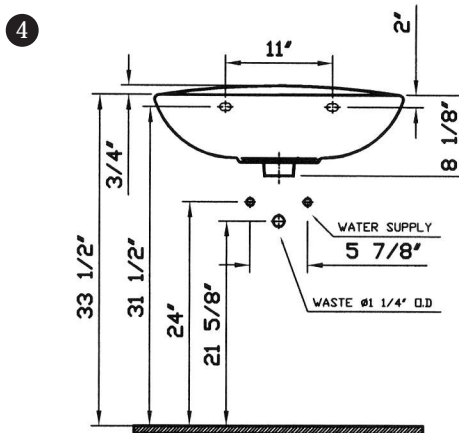

# Commercial Line

Description	: Normus Pedestal Lavatory
Model Numbers	: 5089-XXX-0001 Single-hole faucet drilling 5089-XXX-0030 4" faucet drilling 5089-XXX-0033 8" faucet drilling
Compatible Items	: 6446-XXX-0156 Pedestal Base 6948-XXX-0162 Trap Cover
Size	: 25 5/8" x 19 1/4"
Height	: 32 1/2"
Depth	: 6 1/8"
Waste	: Ø1 1/4" O.D.
Shipping Weight	: 5089 : 46 lbs. 6446 : 22 lbs. 6948 : 16 lbs.
Shipping Dimensions	: 5089 : 9 1/4"W x 26 1/2"L x 21 7/8"H 6446 : 9 1/8"W x 29 1/8"L x 9 1/8"H 6948 : 9 7/8"W x 15 1/4" L x 14 3/8"H
Installation Guide	: Vitra Guide # 312850
Included Components	: Lavatory installation kit (312090) Trap cover installation kit (424097)
Material	: Vitreous china
Colors	: 003 White 017 Bone, 068 Biscuit (Basic Colors) "XXX" indicates the color
Standards	: ASME A 112.19.2, CSA B45
Warranty	: 10 year limited warranty

- Notes:
- DIMENSIONS SHOWN FOR THE LOCATION OF THE SUPPLY IS SUGGESTED.
  - INSTALLATION INSTRUCTIONS SUPPLIED WITH THE LAVATORY.
  - FITTINGS ARE NOT INCLUDED
  - PROVIDE SUITABLE REINFORCEMENT FOR ALL WALL SUPPORTS.

IMPORTANT: Dimensions of fixtures are nominal and may vary within the range of tolerances established by ASME Standard A 112.19.2 and CSA Standard B45. These measurements may be subject to change. No responsibility is assumed for the use of superseded or voided pages.