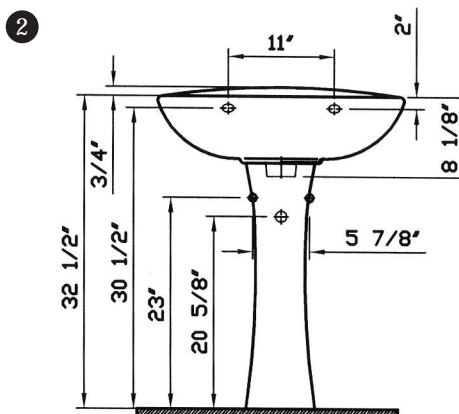

# Commercial Line

Description	: Normus Pedestal Lavatory
Model Numbers	: 5089-XXX-0001 Single-hole faucet drilling 5089-XXX-0030 4" faucet drilling 5089-XXX-0033 8" faucet drilling
Compatible Items	: 6446-XXX-0156 Pedestal Base 6948-XXX-0162 Trap Cover
Size	: 25 5/8" x 19 1/4"
Height	: 32 1/2"
Depth	: 6 1/8"
Waste	: Ø1 1/4" O.D.
Shipping Weight	: 5089 : 46 lbs. 6446 : 22 lbs. 6948 : 16 lbs.
Shipping Dimensions	: 5089 : 9 1/4"W x 26 1/2"L x 21 7/8"H 6446 : 9 1/8"W x 29 1/8"L x 9 1/8"H 6948 : 9 7/8"W x 15 1/4" L x 14 3/8"H
Installation Guide	: Vitra Guide # 312850
Included Components	: Lavatory installation kit (312090) Trap cover installation kit (424097)
Material	: Vitreous china
Colors	: 003 White 017 Bone, 068 Biscuit (Basic Colors) "XXX" indicates the color
Standards	: ASME A 112.19.2, CSA B45
Warranty	: 10 year limited warranty

- Notes:
- DIMENSIONS SHOWN FOR THE LOCATION OF THE SUPPLY IS SUGGESTED.
  - INSTALLATION INSTRUCTIONS SUPPLIED WITH THE LAVATORY.
  - FITTINGS ARE NOT INCLUDED
  - PROVIDE SUITABLE REINFORCEMENT FOR ALL WALL SUPPORTS.

IMPORTANT: Dimensions of fixtures are nominal and may vary within the range of tolerances established by ASME Standard A 112.19.2 and CSA Standard B45. These measurements may be subject to change. No responsibility is assumed for the use of superseded or voided pages.