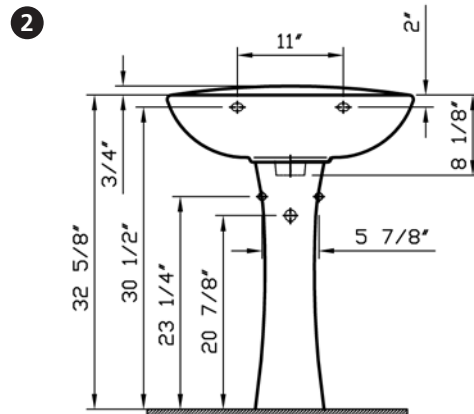

# Commercial Line

VitrA

<b>Description</b>	: Normus Pedestal Lavatory
<b>Model Numbers</b>	: 5089-XXX-0999 Single-hole faucet drilling 5089-XXX-0030 4" faucet drilling 5089-XXX-0033 8" faucet drilling
<b>Compatible Items</b>	: 6446-XXX-0156 Pedestal Base
<b>Size</b>	: 25 5/8" x 19 1/4"
<b>Height</b>	: 32 5/8"
<b>Depth</b>	: 6 1/8"
<b>Waste</b>	: Ø1 1/4" O.D.
<b>Shipping Weight</b>	: 5089 : 43 lbs. 6446 : 25 lbs.
<b>Shipping Dimensions</b>	: 5089 : 9 1/8"W x 27"L x 21 7/8"H 6446 : 9"W x 10 2/8"L x 28"H
<b>Installation Guide</b>	: Vitra Guide # 312850
<b>Material</b>	: Vitreous china
<b>Colors</b>	: 003 White 017 Bone, 068 Biscuit (Basic Colors) "XXX" indicates the color
<b>Standards</b>	: ASME A 112.19.2, CSA B45
<b>Warranty</b>	: 10 year limited warranty

**Notes:**

- DIMENSIONS SHOWN FOR THE LOCATION OF THE SUPPLY IS SUGGESTED.
- INSTALLATION INSTRUCTIONS SUPPLIED WITH THE LAVATORY.
- FITTINGS ARE NOT INCLUDED
- PROVIDE SUITABLE REINFORCEMENT FOR ALL WALL SUPPORTS.

**IMPORTANT:** Dimensions of fixtures are nominal and may vary within the range of tolerances established by ASME Standard A 112.19.2 and CSA Standard B45. These measurements may be subject to change. No responsibility is assumed for the use of superseded or voided pages.