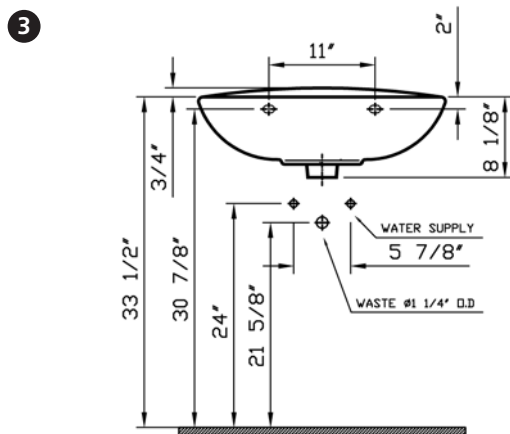

# Commercial Line

VitrA

<b>Description</b>	: Normus Pedestal Lavatory
<b>Model Numbers</b>	: 5089-XXX-0999 Single-hole faucet drilling 5089-XXX-0030 4" faucet drilling 5089-XXX-0033 8" faucet drilling
<b>Compatible Items</b>	: 6446-XXX-0156 Pedestal Base
<b>Size</b>	: 25 5/8" x 19 1/4"
<b>Height</b>	: 32 5/8"
<b>Depth</b>	: 6 1/8"
<b>Waste</b>	: Ø1 1/4" O.D.
<b>Shipping Weight</b>	: 5089 : 43 lbs. 6446 : 25 lbs.
<b>Shipping Dimensions</b>	: 5089 : 9 1/8"W x 27"L x 21 7/8"H 6446 : 9"W x 10 2/8"L x 28"H
<b>Installation Guide</b>	: Vitra Guide # 312850
<b>Material</b>	: Vitreous china
<b>Colors</b>	: 003 White 017 Bone, 068 Biscuit (Basic Colors) "XXX" indicates the color
<b>Standards</b>	: ASME A 112.19.2, CSA B45
<b>Warranty</b>	: 10 year limited warranty

**Notes:**

- DIMENSIONS SHOWN FOR THE LOCATION OF THE SUPPLY IS SUGGESTED.
- INSTALLATION INSTRUCTIONS SUPPLIED WITH THE LAVATORY.
- FITTINGS ARE NOT INCLUDED
- PROVIDE SUITABLE REINFORCEMENT FOR ALL WALL SUPPORTS.

**IMPORTANT:** Dimensions of fixtures are nominal and may vary within the range of tolerances established by ASME Standard A 112.19.2 and CSA Standard B45. These measurements may be subject to change. No responsibility is assumed for the use of superseded or voided pages.