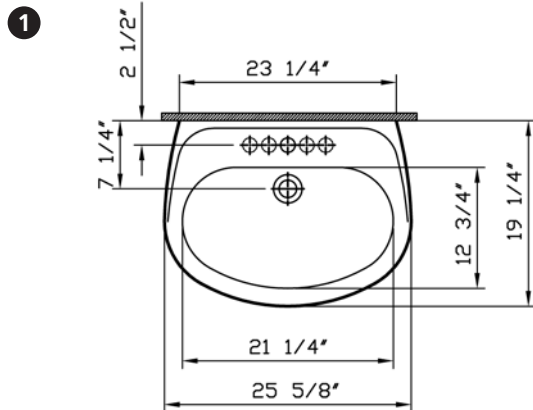

# Commercial Line

VitrA

<b>Description</b>	: Normus Pedestal Lavatory
<b>Model Numbers</b>	: 5089-XXX-0999 Single-hole faucet drilling 5089-XXX-0030 4" faucet drilling 5089-XXX-0033 8" faucet drilling
<b>Compatible Items</b>	: 6446-XXX-0156 Pedestal Base
<b>Size</b>	: 25 5/8" x 19 1/4"
<b>Height</b>	: 32 5/8"
<b>Depth</b>	: 6 1/8"
<b>Waste</b>	: Ø1 1/4" O.D.
<b>Shipping Weight</b>	: 5089 : 43 lbs. 6446 : 25 lbs.
<b>Shipping Dimensions</b>	: 5089 : 9 1/8"W x 27"L x 21 7/8"H 6446 : 9"W x 10 2/8"L x 28"H
<b>Installation Guide</b>	: Vitra Guide # 312850
<b>Material</b>	: Vitreous china
<b>Colors</b>	: 003 White 017 Bone, 068 Biscuit (Basic Colors) "XXX" indicates the color
<b>Standards</b>	: ASME A 112.19.2, CSA B45
<b>Warranty</b>	: 10 year limited warranty

**Notes:**

- DIMENSIONS SHOWN FOR THE LOCATION OF THE SUPPLY IS SUGGESTED.
- INSTALLATION INSTRUCTIONS SUPPLIED WITH THE LAVATORY.
- FITTINGS ARE NOT INCLUDED
- PROVIDE SUITABLE REINFORCEMENT FOR ALL WALL SUPPORTS.

**IMPORTANT:** Dimensions of fixtures are nominal and may vary within the range of tolerances established by ASME Standard A 112.19.2 and CSA Standard B45. These measurements may be subject to change. No responsibility is assumed for the use of superseded or voided pages.