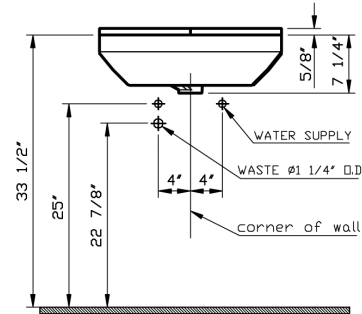

Description	: Corina Corner Lavatory
Model Numbers	: 5306-XXX-0001 Single-hole faucet drilling
Compatible Item	: 6936-XXX-0156 Pedestal Base
Size	: 15 3/4" x 15 3/4"
Height	: 31 7/8"
Depth	: 5 1/2"
Waste	: Ø1 1/4" O.D.
Shipping Weight	: 5306 : 22 lbs. 6936 : 25 lbs.
Shipping Dimensions	: 5306 : 7 4/8" W x 16 4/8" L x 16 7/8" H 6936 : 8" W x 8 4/8" L x 28 4/8" H
Installation Guide	: VitrA Guide # 312850
Included Components	: Lavatory installation kit (312090)
Material	: Vitreous china
Colors	: 003 White 017 Bone, 068 Biscuit (Basic Colors) 001 Edelweiss, 070 Black (Special Colors) "XXX" indicates the color
Warranty	: 10 year limited warranty

1

2

3

4

Notes:

- DIMENSIONS SHOWN FOR THE LOCATION OF THE SUPPLY IS SUGGESTED.
- INSTALLATION INSTRUCTIONS SUPPLIED WITH THE LAVATORY.
- FITTINGS ARE NOT INCLUDED
- PROVIDE SUITABLE REINFORCEMENT FOR ALL WALL SUPPORTS.

IMPORTANT: Dimensions of fixtures are nominal and may vary within the range of tolerances. These measurements may be subject to change. No responsibility is assumed for the use of superseded or voided pages.