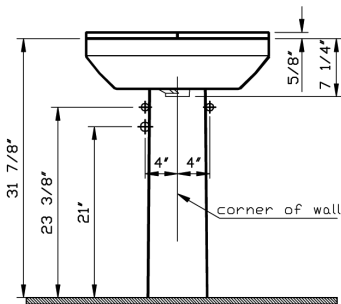

Description	: Corina Corner Lavatory
Model Numbers	: 5306-XXX-0001 Single-hole faucet drilling
Compatible Item	: 6936-XXX-0156 Pedestal Base
Size	: 15 3/4" x 15 3/4"
Height	: 31 7/8"
Depth	: 5 1/2"
Waste	: Ø1 1/4" O.D.
Shipping Weight	: 5306 : 22 lbs. 6936 : 25 lbs.
Shipping Dimensions	: 5306 : 7 4/8" W x 16 4/8" L x 16 7/8" H 6936 : 8" W x 8 4/8" L x 28 4/8" H
Installation Guide	: VitrA Guide # 312850
Included Components	: Lavatory installation kit (312090)
Material	: Vitreous china
Colors	: 003 White 017 Bone, 068 Biscuit (Basic Colors) 001 Edelweiss, 070 Black (Special Colors) "XXX" indicates the color
Warranty	: 10 year limited warranty

1

2

3

4

Notes:

- DIMENSIONS SHOWN FOR THE LOCATION OF THE SUPPLY IS SUGGESTED.
- INSTALLATION INSTRUCTIONS SUPPLIED WITH THE LAVATORY.
- FITTINGS ARE NOT INCLUDED
- PROVIDE SUITABLE REINFORCEMENT FOR ALL WALL SUPPORTS.

IMPORTANT: Dimensions of fixtures are nominal and may vary within the range of tolerances. These measurements may be subject to change. No responsibility is assumed for the use of superseded or voided pages.