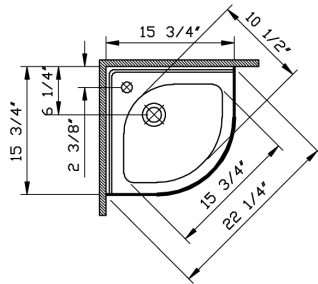

Description	: Corina Corner Lavatory
Model Numbers	: 5306-XXX-0001 Single-hole faucet drilling
Compatible Item	: 6936-XXX-0156 Pedestal Base
Size	: 15 3/4" x 15 3/4"
Height	: 31 7/8"
Depth	: 5 1/2"
Waste	: Ø1 1/4" O.D.
Shipping Weight	: 5306 : 22 lbs. 6936 : 25 lbs.
Shipping Dimensions	: 5306 : 7 4/8" W x 16 4/8" L x 16 7/8" H 6936 : 8" W x 8 4/8" L x 28 4/8" H
Installation Guide	: VitrA Guide # 312850
Included Components	: Lavatory installation kit (312090)
Material	: Vitreous china
Colors	: 003 White 017 Bone, 068 Biscuit (Basic Colors) 001 Edelweiss, 070 Black (Special Colors) "XXX" indicates the color
Warranty	: 10 year limited warranty

1

2

3

4

Notes:

- DIMENSIONS SHOWN FOR THE LOCATION OF THE SUPPLY IS SUGGESTED.
- INSTALLATION INSTRUCTIONS SUPPLIED WITH THE LAVATORY.
- FITTINGS ARE NOT INCLUDED
- PROVIDE SUITABLE REINFORCEMENT FOR ALL WALL SUPPORTS.

IMPORTANT: Dimensions of fixtures are nominal and may vary within the range of tolerances. These measurements may be subject to change. No responsibility is assumed for the use of superseded or voided pages.