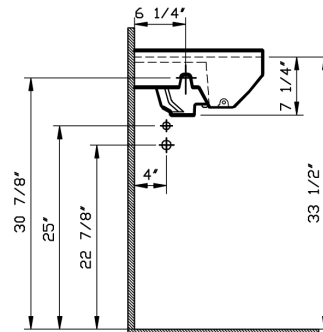

Description	: Corina Corner Lavatory
Model Numbers	: 5306-XXX-0001 Single-hole faucet drilling
Compatible Item	: 6936-XXX-0156 Pedestal Base
Size	: 15 3/4" x 15 3/4"
Height	: 31 7/8"
Depth	: 5 1/2"
Waste	: Ø1 1/4" O.D.
Shipping Weight	: 5306 : 22 lbs. 6936 : 25 lbs.
Shipping Dimensions	: 5306 : 7 4/8" W x 16 4/8" L x 16 7/8" H 6936 : 8" W x 8 4/8" L x 28 4/8" H
Installation Guide	: VitrA Guide # 312850
Included Components	: Lavatory installation kit (312090)
Material	: Vitreous china
Colors	: 003 White 017 Bone, 068 Biscuit (Basic Colors) 001 Edelweiss, 070 Black (Special Colors) "XXX" indicates the color
Warranty	: 10 year limited warranty

1

2

3

4

Notes:

- DIMENSIONS SHOWN FOR THE LOCATION OF THE SUPPLY IS SUGGESTED.
- INSTALLATION INSTRUCTIONS SUPPLIED WITH THE LAVATORY.
- FITTINGS ARE NOT INCLUDED
- PROVIDE SUITABLE REINFORCEMENT FOR ALL WALL SUPPORTS.

IMPORTANT: Dimensions of fixtures are nominal and may vary within the range of tolerances. These measurements may be subject to change. No responsibility is assumed for the use of superseded or voided pages.