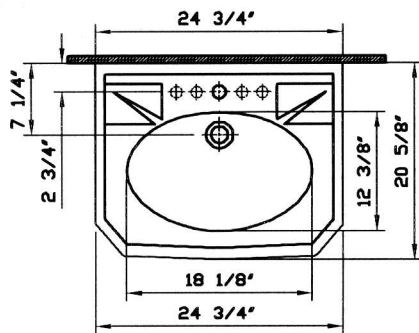

Epoca

Description	: Epoca Pedestal Lavatory
Model Numbers	: 6054-XXX-0001 Single-hole faucet drilling 6054-XXX-0033 8" faucet drilling
Compatible Items	: 6434-XXX-0162 Pedestal Base
Size	: 24 3/4" x 20 5/8"
Height	: 34"
Depth	: 6 3/4"
Waste	: Ø1 1/4" O.D.
Shipping Weight	: 6054 : 42 lbs. 6434 : 31 lbs.
Shipping Dimensions	: 6054 : 9 3/8" W x 26 3/8" L x 22" H 6434 : 14 7/8" W x 13" L x 27 3/8" H
Installation Guide	: Vitra Guide # 312850
Included Components	: Lavatory installation kit (312090)
Material	: Vitreous china
Colors	: 003 White 017 Bone, 068 Biscuit (Basic Colors) 001 Edelweiss, 070 Black (Special Colors) "XXX" indicates the color
Standards	: ASME A 112.19.2, CSA B45
Warranty	: 10 year limited warranty

1

2

3

Notes:
 • DIMENSIONS SHOWN FOR THE LOCATION OF THE SUPPLY IS SUGGESTED.
 • INSTALLATION INSTRUCTIONS SUPPLIED WITH THE LAVATORY.
 • FITTINGS ARE NOT INCLUDED
 • PROVIDE SUITABLE REINFORCEMENT FOR ALL WALL SUPPORTS.

IMPORTANT: Dimensions of fixtures are nominal and may vary within the range of tolerances established by ASME Standard A 112.19.2, CSA Standard B45. These measurements may be subject to change. No responsibility is assumed for the use of superseded or voided pages.