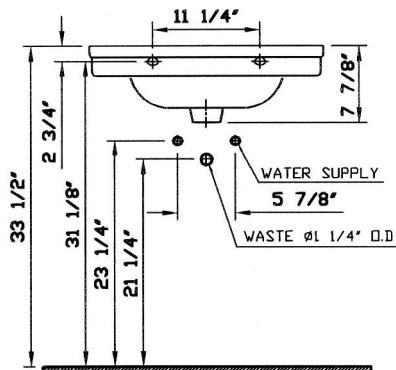

Epoca

Description	: Epoca Pedestal Lavatory
Model Numbers	: 6054-XXX-0001 Single-hole faucet drilling 6054-XXX-0033 8" faucet drilling
Compatible Items	: 6434-XXX-0162 Pedestal Base
Size	: 24 3/4" x 20 5/8"
Height	: 34"
Depth	: 6 3/4"
Waste	: Ø1 1/4" O.D.
Shipping Weight	: 6054 : 42 lbs. 6434 : 31 lbs.
Shipping Dimensions	: 6054 : 9 3/8" W x 26 3/8" L x 22" H 6434 : 14 7/8" W x 13" L x 27 3/8" H
Installation Guide	: Vitra Guide # 312850
Included Components	: Lavatory installation kit (312090)
Material	: Vitreous china
Colors	: 003 White 017 Bone, 068 Biscuit (Basic Colors) 001 Edelweiss, 070 Black (Special Colors) "XXX" indicates the color
Standards	: ASME A 112.19.2, CSA B45
Warranty	: 10 year limited warranty

1

2

3

Notes:
 • DIMENSIONS SHOWN FOR THE LOCATION OF THE SUPPLY IS SUGGESTED.
 • INSTALLATION INSTRUCTIONS SUPPLIED WITH THE LAVATORY.
 • FITTINGS ARE NOT INCLUDED
 • PROVIDE SUITABLE REINFORCEMENT FOR ALL WALL SUPPORTS.

IMPORTANT: Dimensions of fixtures are nominal and may vary within the range of tolerances established by ASME Standard A 112.19.2, CSA Standard B45. These measurements may be subject to change. No responsibility is assumed for the use of superseded or voided pages.