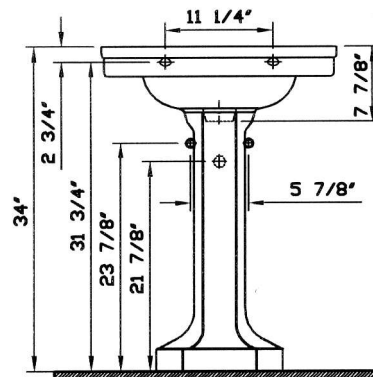

Epoca

Description	: Epoca Pedestal Lavatory
Model Numbers	: 6054-XXX-0001 Single-hole faucet drilling 6054-XXX-0033 8" faucet drilling
Compatible Items	: 6434-XXX-0162 Pedestal Base
Size	: 24 3/4" x 20 5/8"
Height	: 34"
Depth	: 6 3/4"
Waste	: Ø1 1/4" O.D.
Shipping Weight	: 6054 : 42 lbs. 6434 : 31 lbs.
Shipping Dimensions	: 6054 : 9 3/8" W x 26 3/8" L x 22" H 6434 : 14 7/8" W x 13" L x 27 3/8" H
Installation Guide	: Vitra Guide # 312850
Included Components	: Lavatory installation kit (312090)
Material	: Vitreous china
Colors	: 003 White 017 Bone, 068 Biscuit (Basic Colors) 001 Edelweiss, 070 Black (Special Colors) "XXX" indicates the color
Standards	: ASME A 112.19.2, CSA B45
Warranty	: 10 year limited warranty

1

2

3

Notes:
 • DIMENSIONS SHOWN FOR THE LOCATION OF THE SUPPLY IS SUGGESTED.
 • INSTALLATION INSTRUCTIONS SUPPLIED WITH THE LAVATORY.
 • FITTINGS ARE NOT INCLUDED
 • PROVIDE SUITABLE REINFORCEMENT FOR ALL WALL SUPPORTS.

IMPORTANT: Dimensions of fixtures are nominal and may vary within the range of tolerances established by ASME Standard A 112.19.2, CSA Standard B45. These measurements may be subject to change. No responsibility is assumed for the use of superseded or voided pages.