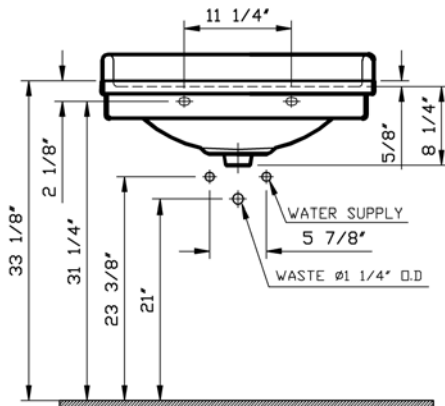

Description	: Aria Pedestal Lavatory
Model Numbers	: 6055-XXX-0001 Single-hole faucet drilling 6055-XXX-0033 8" faucet drilling
Compatible Items	: 4371-XXX-0156 Pedestal Base
Size	: 28 3/8" x 21 1/4"
Height	: 35 3/8"
Depth	: 6 1/2"
Waste	: Ø1 1/4" O.D.
Shipping Weight	: 6055 : 59 lbs. 4371 : 28 lbs.
Shipping Dimensions	: 6055 : 10 5/8" W x 28 3/4" L x 22 3/8" H 4371 : 13 5/8" W x 14 1/8" L x 30 1/8" H
Installation Guide	: Vitra Guide # 312850
Included Components	: Lavatory installation kit (312090)
Material	: Vitreous china
Colors	: 003 White 017 Bone, 068 Biscuit (Basic Colors) "XXX" indicates the color
Standards	: ASME A 112.19.2, CSA B45, CMR 248 (State of Massachusetts)
Warranty	: 10 year limited warranty

1

2

3

- Notes:**
- DIMENSIONS SHOWN FOR THE LOCATION OF THE SUPPLY IS SUGGESTED.
 - INSTALLATION INSTRUCTIONS SUPPLIED WITH THE LAVATORY.
 - FITTINGS ARE NOT INCLUDED
 - PROVIDE SUITABLE REINFORCEMENT FOR ALL WALL SUPPORTS.

IMPORTANT: Dimensions of fixtures are nominal and may vary within the range of tolerances established by ASME Standard A 112.19.2 and CSA Standard B45 and CMR Standard 248 (State of Massachusetts). These measurements may be subject to change. No responsibility is assumed for the use of superseded or voided pages.