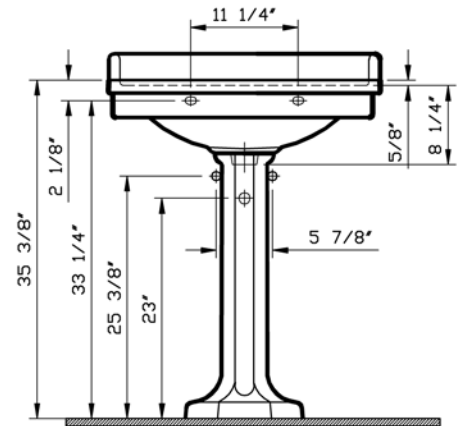

Description	: Aria Pedestal Lavatory
Model Numbers	: 6055-XXX-0001 Single-hole faucet drilling 6055-XXX-0033 8" faucet drilling
Compatible Items	: 4371-XXX-0156 Pedestal Base
Size	: 28 3/8" x 21 1/4"
Height	: 35 3/8"
Depth	: 6 1/2"
Waste	: Ø1 1/4" O.D.
Shipping Weight	: 6055 : 59 lbs. 4371 : 28 lbs.
Shipping Dimensions	: 6055 : 10 5/8" W x 28 3/4" L x 22 3/8" H 4371 : 13 5/8" W x 14 1/8" L x 30 1/8" H
Installation Guide	: Vitra Guide # 312850
Included Components	: Lavatory installation kit (312090)
Material	: Vitreous china
Colors	: 003 White 017 Bone, 068 Biscuit (Basic Colors) "XXX" indicates the color
Standards	: ASME A 112.19.2, CSA B45, CMR 248 (State of Massachusetts)
Warranty	: 10 year limited warranty

1

2

3

- Notes:**
- DIMENSIONS SHOWN FOR THE LOCATION OF THE SUPPLY IS SUGGESTED.
 - INSTALLATION INSTRUCTIONS SUPPLIED WITH THE LAVATORY.
 - FITTINGS ARE NOT INCLUDED
 - PROVIDE SUITABLE REINFORCEMENT FOR ALL WALL SUPPORTS.

IMPORTANT: Dimensions of fixtures are nominal and may vary within the range of tolerances established by ASME Standard A 112.19.2 and CSA Standard B45 and CMR Standard 248 (State of Massachusetts). These measurements may be subject to change. No responsibility is assumed for the use of superseded or voided pages.