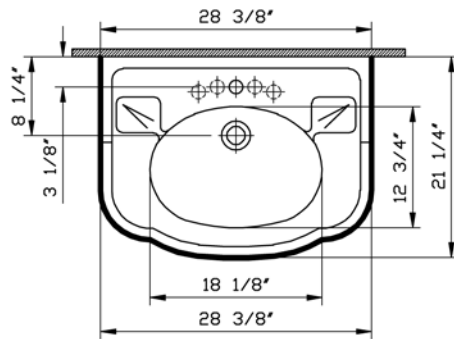

Description	: Aria Pedestal Lavatory
Model Numbers	: 6055-XXX-0001 Single-hole faucet drilling 6055-XXX-0033 8" faucet drilling
Compatible Items	: 4371-XXX-0156 Pedestal Base
Size	: 28 3/8" x 21 1/4"
Height	: 35 3/8"
Depth	: 6 1/2"
Waste	: Ø1 1/4" O.D.
Shipping Weight	: 6055 : 59 lbs. 4371 : 28 lbs.
Shipping Dimensions	: 6055 : 10 5/8" W x 28 3/4" L x 22 3/8" H 4371 : 13 5/8" W x 14 1/8" L x 30 1/8" H
Installation Guide	: Vitra Guide # 312850
Included Components	: Lavatory installation kit (312090)
Material	: Vitreous china
Colors	: 003 White 017 Bone, 068 Biscuit (Basic Colors) "XXX" indicates the color
Standards	: ASME A 112.19.2, CSA B45, CMR 248 (State of Massachusetts)
Warranty	: 10 year limited warranty

1

2

3

- Notes:**
- DIMENSIONS SHOWN FOR THE LOCATION OF THE SUPPLY IS SUGGESTED.
 - INSTALLATION INSTRUCTIONS SUPPLIED WITH THE LAVATORY.
 - FITTINGS ARE NOT INCLUDED
 - PROVIDE SUITABLE REINFORCEMENT FOR ALL WALL SUPPORTS.

IMPORTANT: Dimensions of fixtures are nominal and may vary within the range of tolerances established by ASME Standard A 112.19.2 and CSA Standard B45 and CMR Standard 248 (State of Massachusetts). These measurements may be subject to change. No responsibility is assumed for the use of superseded or voided pages.