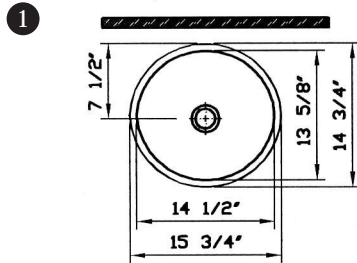

# Juno

Description	: Juno CounterWare™
Model Number	: 6059-XXX-0018
Compatible Items	: 50089 lavatory unit 50092 mirror
Size	: 15 3/4" x 14 3/4"
Height	: 31 1/2"
Depth	: 5 1/8"
Waste	: Ø1 1/4" O.D.
Shipping Weight	: 20 lbs.
Shipping Dimensions	: 9 1/4" W x 14 1/2" L x 16 7/8" H
Installation Guide	: VitrA template # 312822
Included Components	: Drain and tailpiece (424579)
Material	: Fine fire clay
Colors	: 003 White 017 Bone, 068 Biscuit (Basic Colors) 001 Edelweiss, 070 Black (Special Colors) "XXX" indicates the color
Warranty	: 10 year limited warranty

Notes:  
 • DIMENSIONS SHOWN FOR THE LOCATION OF THE SUPPLY IS SUGGESTED.  
 • FITTINGS ARE NOT INCLUDED  
 IMPORTANT: Dimensions of fixtures are nominal and may vary within the range of tolerances.  
 These measurements may be subject to change. No responsibility is assumed for the use of superseded or voided pages.