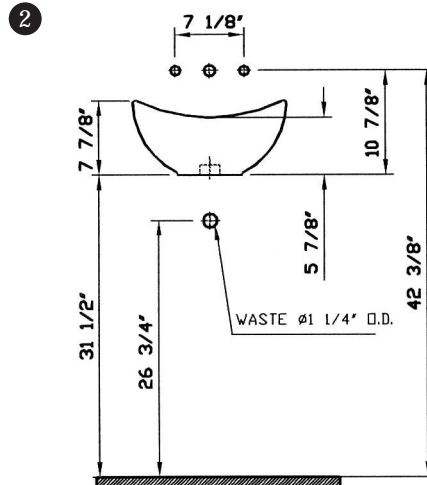

# Juno

Description	: Juno CounterWare™
Model Number	: 6059-XXX-0018
Compatible Items	: 50089 lavatory unit 50092 mirror
Size	: 15 3/4" x 14 3/4"
Height	: 31 1/2"
Depth	: 5 1/8"
Waste	: Ø1 1/4" O.D.
Shipping Weight	: 20 lbs.
Shipping Dimensions	: 9 1/4" W x 14 1/2" L x 16 7/8" H
Installation Guide	: VitrA template # 312822
Included Components	: Drain and tailpiece (424579)
Material	: Fine fire clay
Colors	: 003 White 017 Bone, 068 Biscuit (Basic Colors) 001 Edelweiss, 070 Black (Special Colors) "XXX" indicates the color
Warranty	: 10 year limited warranty

Notes:  
 • DIMENSIONS SHOWN FOR THE LOCATION OF THE SUPPLY IS SUGGESTED.  
 • FITTINGS ARE NOT INCLUDED  
 IMPORTANT: Dimensions of fixtures are nominal and may vary within the range of tolerances.  
 These measurements may be subject to change. No responsibility is assumed for the use of superseded or voided pages.