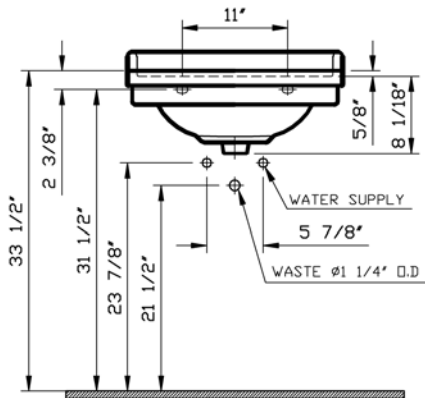

Description	: Aria Pedestal Lavatory
Model Numbers	: 6155-XXX-0001 Single-hole faucet drilling 6155-XXX-0030 4" faucet drilling 6155-XXX-0033 8" faucet drilling
Compatible Items	: 4371-XXX-0156 Pedestal Base
Size	: 22 1/2" x 18 3/8"
Height	: 34 7/8"
Depth	: 6 1/2"
Waste	: Ø1 1/4" O.D.
Shipping Weight	: 6155 : 39 lbs. 4371 : 28 lbs.
Shipping Dimensions	: 6155 : 10 1/4" W x 23 1/4" L x 19 5/8" H 4371 : 13 5/8" W x 14 1/8" L x 30 1/8" H
Installation Guide	: VitrA Guide # 312850
Included Components	: Lavatory installation kit (312090)
Material	: Vitreous china
Colors	: 003 White 017 Bone, 068 Biscuit (Basic Colors) "XXX" indicates the color
Standards	: ASME A 112.19.2, CSA B45, CMR 248 (State of Massachusetts)
Warranty	: 10 year limited warranty

1

2

3

- Notes:**
- DIMENSIONS SHOWN FOR THE LOCATION OF THE SUPPLY IS SUGGESTED.
 - INSTALLATION INSTRUCTIONS SUPPLIED WITH THE LAVATORY.
 - FITTINGS ARE NOT INCLUDED
 - PROVIDE SUITABLE REINFORCEMENT FOR ALL WALL SUPPORTS.

IMPORTANT: Dimensions of fixtures are nominal and may vary within the range of tolerances established by ASME Standard A 112.19.2, CSA Standard B45 and CMR Standard 248 (State of Massachusetts). These measurements may be subject to change. No responsibility is assumed for the use of superseded or voided pages.