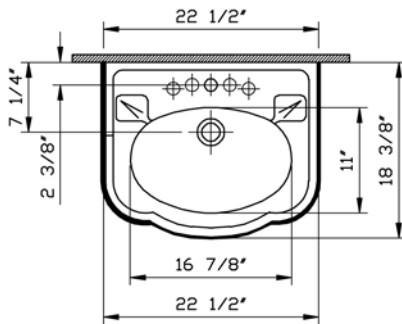

Description	: Aria Pedestal Lavatory
Model Numbers	: 6155-XXX-0001 Single-hole faucet drilling 6155-XXX-0030 4" faucet drilling 6155-XXX-0033 8" faucet drilling
Compatible Items	: 4371-XXX-0156 Pedestal Base
Size	: 22 1/2" x 18 3/8"
Height	: 34 7/8"
Depth	: 6 1/2"
Waste	: Ø1 1/4" O.D.
Shipping Weight	: 6155 : 39 lbs. 4371 : 28 lbs.
Shipping Dimensions	: 6155 : 10 1/4" W x 23 1/4" L x 19 5/8" H 4371 : 13 5/8" W x 14 1/8" L x 30 1/8" H
Installation Guide	: VitrA Guide # 312850
Included Components	: Lavatory installation kit (312090)
Material	: Vitreous china
Colors	: 003 White 017 Bone, 068 Biscuit (Basic Colors) "XXX" indicates the color
Standards	: ASME A 112.19.2, CSA B45, CMR 248 (State of Massachusetts)
Warranty	: 10 year limited warranty

1

2

3

- Notes:**
- DIMENSIONS SHOWN FOR THE LOCATION OF THE SUPPLY IS SUGGESTED.
 - INSTALLATION INSTRUCTIONS SUPPLIED WITH THE LAVATORY.
 - FITTINGS ARE NOT INCLUDED
 - PROVIDE SUITABLE REINFORCEMENT FOR ALL WALL SUPPORTS.

IMPORTANT: Dimensions of fixtures are nominal and may vary within the range of tolerances established by ASME Standard A 112.19.2, CSA Standard B45 and CMR Standard 248 (State of Massachusetts). These measurements may be subject to change. No responsibility is assumed for the use of superseded or voided pages.