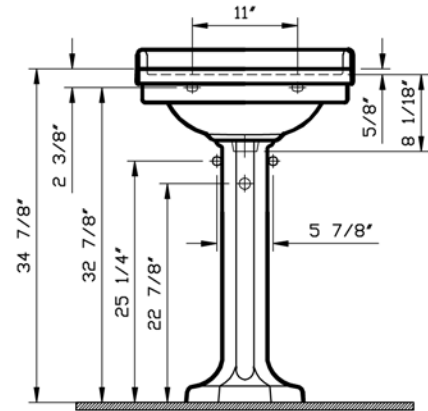

Description	: Aria Pedestal Lavatory
Model Numbers	: 6155-XXX-0001 Single-hole faucet drilling 6155-XXX-0030 4" faucet drilling 6155-XXX-0033 8" faucet drilling
Compatible Items	: 4371-XXX-0156 Pedestal Base
Size	: 22 1/2" x 18 3/8"
Height	: 34 7/8"
Depth	: 6 1/2"
Waste	: Ø1 1/4" O.D.
Shipping Weight	: 6155 : 39 lbs. 4371 : 28 lbs.
Shipping Dimensions	: 6155 : 10 1/4" W x 23 1/4" L x 19 5/8" H 4371 : 13 5/8" W x 14 1/8" L x 30 1/8" H
Installation Guide	: VitrA Guide # 312850
Included Components	: Lavatory installation kit (312090)
Material	: Vitreous china
Colors	: 003 White 017 Bone, 068 Biscuit (Basic Colors) "XXX" indicates the color
Standards	: ASME A 112.19.2, CSA B45, CMR 248 (State of Massachusetts)
Warranty	: 10 year limited warranty

1

2

3

- Notes:**
- DIMENSIONS SHOWN FOR THE LOCATION OF THE SUPPLY IS SUGGESTED.
 - INSTALLATION INSTRUCTIONS SUPPLIED WITH THE LAVATORY.
 - FITTINGS ARE NOT INCLUDED
 - PROVIDE SUITABLE REINFORCEMENT FOR ALL WALL SUPPORTS.

IMPORTANT: Dimensions of fixtures are nominal and may vary within the range of tolerances established by ASME Standard A 112.19.2, CSA Standard B45 and CMR Standard 248 (State of Massachusetts). These measurements may be subject to change. No responsibility is assumed for the use of superseded or voided pages.