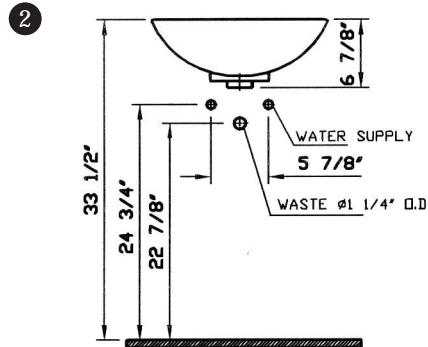

# La Fayette

Description	: La Fayette CounterWare™
Model Number	: 6164-XXX-0018
Size	: 16 1/2" x 16 1/2"
Height	: 33 1/2"
Depth	: 5 7/8"
Waste	: Ø1 1/4" O.D.
Shipping Weight	: 19 lbs.
Shipping Dimensions	: 17 5/8" W x 17 5/8" L x 9 3/8" H
Installation Guide	: Vitra template # 312821
Material	: Fine fire clay
Colors	: 003 White 017 Bone, 068 Biscuit (Basic Colors) 001 Edelweiss, 070 Black (Special Colors) "XXX" indicates the color
Warranty	: 10 year limited warranty

Notes:

- DIMENSIONS SHOWN FOR THE LOCATION OF THE SUPPLY IS SUGGESTED.
- FITTINGS ARE NOT INCLUDED

IMPORTANT: Dimensions of fixtures are nominal and may vary within the range of tolerances. These measurements may be subject to change. No responsibility is assumed for the use of superseded or voided pages.