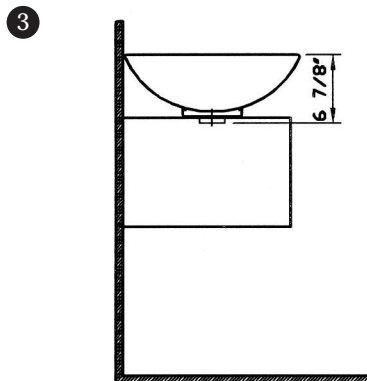

# La Fayette

Description	: La Fayette CounterWare™
Model Number	: 6164-XXX-0018
Size	: 16 1/2" x 16 1/2"
Height	: 33 1/2"
Depth	: 5 7/8"
Waste	: Ø1 1/4" O.D.
Shipping Weight	: 19 lbs.
Shipping Dimensions	: 17 5/8" W x 17 5/8" L x 9 3/8" H
Installation Guide	: Vitra template # 312821
Material	: Fine fire clay
Colors	: 003 White 017 Bone, 068 Biscuit (Basic Colors) 001 Edelweiss, 070 Black (Special Colors) "XXX" indicates the color
Warranty	: 10 year limited warranty

Notes:

- DIMENSIONS SHOWN FOR THE LOCATION OF THE SUPPLY IS SUGGESTED.
- FITTINGS ARE NOT INCLUDED

IMPORTANT: Dimensions of fixtures are nominal and may vary within the range of tolerances. These measurements may be subject to change. No responsibility is assumed for the use of superseded or voided pages.