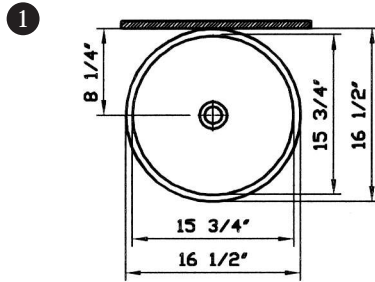

# La Fayette

Description	: La Fayette CounterWare™
Model Number	: 6164-XXX-0018
Size	: 16 1/2" x 16 1/2"
Height	: 33 1/2"
Depth	: 5 7/8"
Waste	: Ø1 1/4" O.D.
Shipping Weight	: 19 lbs.
Shipping Dimensions	: 17 5/8" W x 17 5/8" L x 9 3/8" H
Installation Guide	: Vitra template # 312821
Material	: Fine fire clay
Colors	: 003 White 017 Bone, 068 Biscuit (Basic Colors) 001 Edelweiss, 070 Black (Special Colors) "XXX" indicates the color
Warranty	: 10 year limited warranty

Notes:

- DIMENSIONS SHOWN FOR THE LOCATION OF THE SUPPLY IS SUGGESTED.
- FITTINGS ARE NOT INCLUDED

IMPORTANT: Dimensions of fixtures are nominal and may vary within the range of tolerances. These measurements may be subject to change. No responsibility is assumed for the use of superseded or voided pages.