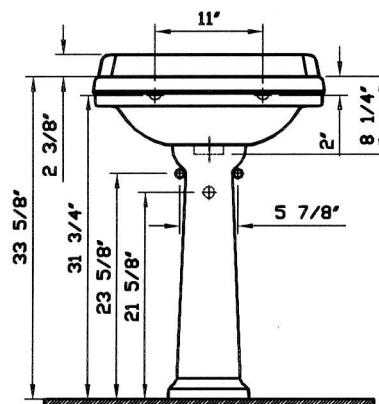

Commercial Line

Description	: Art Deco Pedestal Lavatory
Model Numbers	: 6179-XXX-0001 Single-hole faucet drilling 6179-XXX-0030 4" faucet drilling 6179-XXX-0033 8" faucet drilling
Compatible Item	: 6939-XXX-0162 Pedestal Base
Size	: 23 5/8" x 19 3/4"
Height	: 33 5/8"
Depth	: 6 1/2"
Waste	: Ø1 1/4" O.D.
Shipping Weight	: 6179 : 40 lbs. 6939 : 22 lbs.
Shipping Dimensions	: 6179 : 10 5/8" W x 26 3/8" L x 22" H 6939 : 9" W x 9" L x 29 1/8" H
Installation Guide	: VitrA Guide # 312850
Included Components	: Lavatory installation kit (312090)
Material	: Vitreous china
Colors	: 003 White 017 Bone, 068 Biscuit (Basic Colors) "XXX" indicates the color
Warranty	: 10 year limited warranty

1

2

3

- Notes:
- DIMENSIONS SHOWN FOR THE LOCATION OF THE SUPPLY IS SUGGESTED.
 - INSTALLATION INSTRUCTIONS SUPPLIED WITH THE LAVATORY.
 - FITTINGS ARE NOT INCLUDED
 - PROVIDE SUITABLE REINFORCEMENT FOR ALL WALL SUPPORTS.

IMPORTANT: Dimensions of fixtures are nominal and may vary within the range of tolerances. These measurements may be subject to change. No responsibility is assumed for the use of superseded or voided pages.