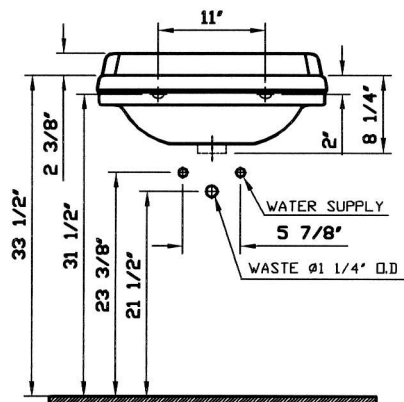

Commercial Line

Description	: Art Deco Pedestal Lavatory
Model Numbers	: 6179-XXX-0001 Single-hole faucet drilling 6179-XXX-0030 4" faucet drilling 6179-XXX-0033 8" faucet drilling
Compatible Item	: 6939-XXX-0162 Pedestal Base
Size	: 23 5/8" x 19 3/4"
Height	: 33 5/8"
Depth	: 6 1/2"
Waste	: Ø1 1/4" O.D.
Shipping Weight	: 6179 : 40 lbs. 6939 : 22 lbs.
Shipping Dimensions	: 6179 : 10 5/8" W x 26 3/8" L x 22" H 6939 : 9" W x 9" L x 29 1/8" H
Installation Guide	: VitrA Guide # 312850
Included Components	: Lavatory installation kit (312090)
Material	: Vitreous china
Colors	: 003 White 017 Bone, 068 Biscuit (Basic Colors) "XXX" indicates the color
Warranty	: 10 year limited warranty

1

2

3

- Notes:
- DIMENSIONS SHOWN FOR THE LOCATION OF THE SUPPLY IS SUGGESTED.
 - INSTALLATION INSTRUCTIONS SUPPLIED WITH THE LAVATORY.
 - FITTINGS ARE NOT INCLUDED
 - PROVIDE SUITABLE REINFORCEMENT FOR ALL WALL SUPPORTS.

IMPORTANT: Dimensions of fixtures are nominal and may vary within the range of tolerances. These measurements may be subject to change. No responsibility is assumed for the use of superseded or voided pages.