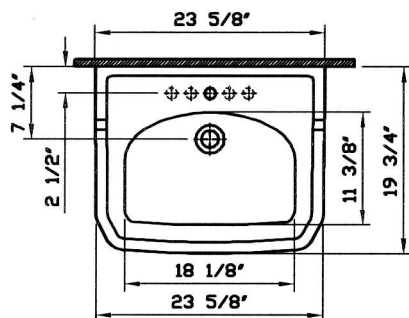

Commercial Line

Description	: Art Deco Pedestal Lavatory
Model Numbers	: 6179-XXX-0001 Single-hole faucet drilling 6179-XXX-0030 4" faucet drilling 6179-XXX-0033 8" faucet drilling
Compatible Item	: 6939-XXX-0162 Pedestal Base
Size	: 23 5/8" x 19 3/4"
Height	: 33 5/8"
Depth	: 6 1/2"
Waste	: Ø1 1/4" O.D.
Shipping Weight	: 6179 : 40 lbs. 6939 : 22 lbs.
Shipping Dimensions	: 6179 : 10 5/8" W x 26 3/8" L x 22" H 6939 : 9" W x 9" L x 29 1/8" H
Installation Guide	: VitrA Guide # 312850
Included Components	: Lavatory installation kit (312090)
Material	: Vitreous china
Colors	: 003 White 017 Bone, 068 Biscuit (Basic Colors) "XXX" indicates the color
Warranty	: 10 year limited warranty

1

2

3

- Notes:
- DIMENSIONS SHOWN FOR THE LOCATION OF THE SUPPLY IS SUGGESTED.
 - INSTALLATION INSTRUCTIONS SUPPLIED WITH THE LAVATORY.
 - FITTINGS ARE NOT INCLUDED
 - PROVIDE SUITABLE REINFORCEMENT FOR ALL WALL SUPPORTS.

IMPORTANT: Dimensions of fixtures are nominal and may vary within the range of tolerances. These measurements may be subject to change. No responsibility is assumed for the use of superseded or voided pages.