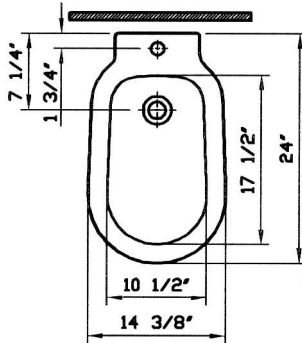

|                     |   |
|---------------------|---|
| Description         | : Epoca Bidet (Drilled for fixture-mounted centerset over-the-rim bidet faucet)   |
| Model Number        | : 6294-XXX-0068   |
| Waste               | : Ø1 1/4" O.D.  |
| Size                | : 14 3/8" x 24"   |
| Depth               | : 6 1/8"  |
| Shipping Weight     | : 44 lbs.   |
| Shipping Dimensions | : 15" W x 24" L x 17 1/4" H   |
| Installation Guide  | : VitrA Guide # 312854  |
| Included Components | : Bidet installation kit (312089)   |
| Material            | : Vitreous china  |
| Colors              | : 003 White<br>017 Bone, 068 Biscuit (Basic Colors)<br>001 Edelweiss, 070 Black (Special Colors)<br>"XXX" indicates the color |
| Warranty            | : 10 year limited warranty  |

1

2

- Notes:
- DIMENSIONS SHOWN FOR THE LOCATION OF THE SUPPLY IS SUGGESTED.
  - INSTALLATION INSTRUCTIONS SUPPLIED WITH THE BIDET.
  - FITTINGS ARE NOT INCLUDED

IMPORTANT: Dimensions of fixtures are nominal and may vary within the range of tolerances. These measurements may be subject to change. No responsibility is assumed for the use of superseded or voided pages.