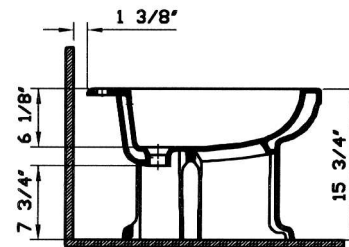

|                     |   |
|---------------------|---|
| Description         | : Epoca Bidet (Drilled for fixture-mounted centerset over-the-rim bidet faucet)   |
| Model Number        | : 6294-XXX-0068   |
| Waste               | : Ø1 1/4" O.D.  |
| Size                | : 14 3/8" x 24"   |
| Depth               | : 6 1/8"  |
| Shipping Weight     | : 44 lbs.   |
| Shipping Dimensions | : 15" W x 24" L x 17 1/4" H   |
| Installation Guide  | : VitrA Guide # 312854  |
| Included Components | : Bidet installation kit (312089)   |
| Material            | : Vitreous china  |
| Colors              | : 003 White<br>017 Bone, 068 Biscuit (Basic Colors)<br>001 Edelweiss, 070 Black (Special Colors)<br>"XXX" indicates the color |
| Warranty            | : 10 year limited warranty  |

1

2

- Notes:
- DIMENSIONS SHOWN FOR THE LOCATION OF THE SUPPLY IS SUGGESTED.
  - INSTALLATION INSTRUCTIONS SUPPLIED WITH THE BIDET.
  - FITTINGS ARE NOT INCLUDED

IMPORTANT: Dimensions of fixtures are nominal and may vary within the range of tolerances. These measurements may be subject to change. No responsibility is assumed for the use of superseded or voided pages.