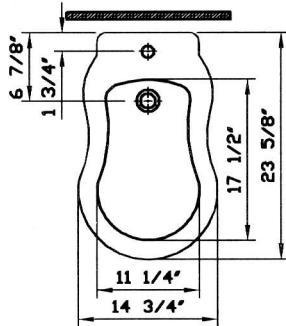

# Aria

Description	: Aria Bidet (Drilled for fixture-mounted centerset over-the-rim bidet faucet)
Model Number	: 6597-XXX-0068
Waste	: Ø1 1/4" O.D.
Size	: 14 3/4" x 23 5/8"
Depth	: 6 5/16"
Shipping Weight	: 46 lbs.
Shipping Dimensions	: 15 3/8" W x 24 3/8" L x 17 1/4" H
Installation Guide	: Vitra Guide # 312854
Included Components	: Bidet installation kit (312089)
Material	: Vitreous china
Colors	: 003 White 017 Bone, 068 Biscuit (Basic Colors) 001 Edelweiss, 070 Black (Special Colors) "XXX" indicates the color
Warranty	: 10 year limited warranty

1

2

Notes:

- DIMENSIONS SHOWN FOR THE LOCATION OF THE SUPPLY IS SUGGESTED.
- INSTALLATION INSTRUCTIONS SUPPLIED WITH THE BIDET.
- FITTINGS ARE NOT INCLUDED

IMPORTANT: Dimensions of fixtures are nominal and may vary within the range of tolerances. These measurements may be subject to change. No responsibility is assumed for the use of superseded or voided pages.