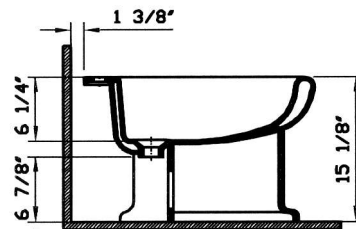

# Aria

Description	: Aria Bidet (Drilled for fixture-mounted centerset over-the-rim bidet faucet)
Model Number	: 6597-XXX-0068
Waste	: Ø1 1/4" O.D.
Size	: 14 3/4" x 23 5/8"
Depth	: 6 5/16"
Shipping Weight	: 46 lbs.
Shipping Dimensions	: 15 3/8" W x 24 3/8" L x 17 1/4" H
Installation Guide	: Vitra Guide # 312854
Included Components	: Bidet installation kit (312089)
Material	: Vitreous china
Colors	: 003 White 017 Bone, 068 Biscuit (Basic Colors) 001 Edelweiss, 070 Black (Special Colors) "XXX" indicates the color
Warranty	: 10 year limited warranty

1

2

Notes:

- DIMENSIONS SHOWN FOR THE LOCATION OF THE SUPPLY IS SUGGESTED.
- INSTALLATION INSTRUCTIONS SUPPLIED WITH THE BIDET.
- FITTINGS ARE NOT INCLUDED

IMPORTANT: Dimensions of fixtures are nominal and may vary within the range of tolerances. These measurements may be subject to change. No responsibility is assumed for the use of superseded or voided pages.