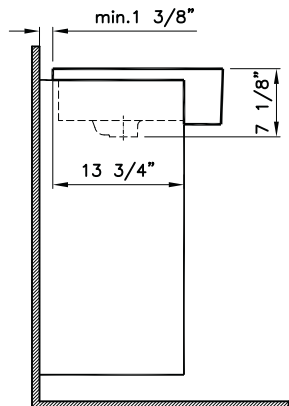

Description	: Semi-counter lavatory
Code	: 4034B003-0001 Single-hole faucet drilling
Size	: 15 3/4" x 17 3/4"
Height	: 33 1/2"
Depth	: 5 1/8"
Waste	: Ø 1 1/4" O. D.
Shipping Weight	: 28 lbs
Shipping Dimensions	: 22" W x 7 7/8" L x 16 1/8" H
Installation Guide	: VitrA Template #312828
Material	: Fine Fire Clay
Colors	: 003 White
Warranty	: 10 year limited warranty

1

2

3

**Notes:**

- DIMENSIONS SHOWN FOR THE LOCATION OF THE SUPPLY IS SUGGESTED.
- INSTALLATION INSTRUCTIONS SUPPLIED WITH THE LAVATORY.

**IMPORTANT:** Dimensions of fixtures are nominal and may vary within the range of tolerances established by ASME Standard A 112.19.2, CSA Standard B45. These measurements may be subject to change. No responsibility is assumed for the use of superseded or voided pages.