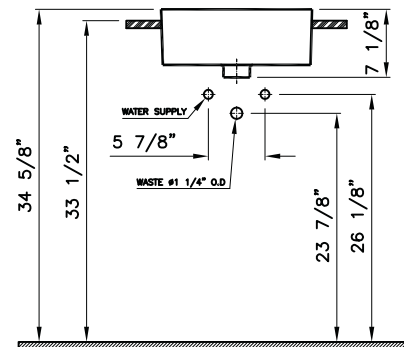

Description	: Semi-counter lavatory
Code	: 4034B003-0001 Single-hole faucet drilling
Size	: 15 3/4" x 17 3/4"
Height	: 33 1/2"
Depth	: 5 1/8"
Waste	: Ø 1 1/4" O. D.
Shipping Weight	: 28 lbs
Shipping Dimensions	: 22" W x 7 7/8" L x 16 1/8" H
Installation Guide	: VitrA Template #312828
Material	: Fine Fire Clay
Colors	: 003 White
Warranty	: 10 year limited warranty

1

2

3

**Notes:**

- DIMENSIONS SHOWN FOR THE LOCATION OF THE SUPPLY IS SUGGESTED.
- INSTALLATION INSTRUCTIONS SUPPLIED WITH THE LAVATORY.

**IMPORTANT:** Dimensions of fixtures are nominal and may vary within the range of tolerances established by ASME Standard A 112.19.2, CSA Standard B45. These measurements may be subject to change. No responsibility is assumed for the use of superseded or voided pages.