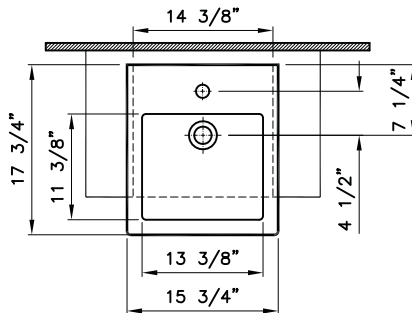

Description	: Semi-counter lavatory
Code	: 4034B003-0001 Single-hole faucet drilling
Size	: 15 3/4" x 17 3/4"
Height	: 33 1/2"
Depth	: 5 1/8"
Waste	: Ø 1 1/4" O. D.
Shipping Weight	: 28 lbs
Shipping Dimensions	: 22" W x 7 7/8" L x 16 1/8" H
Installation Guide	: VitrA Template #312828
Material	: Fine Fire Clay
Colors	: 003 White
Warranty	: 10 year limited warranty

1

2

3

**Notes:**

- DIMENSIONS SHOWN FOR THE LOCATION OF THE SUPPLY IS SUGGESTED.
- INSTALLATION INSTRUCTIONS SUPPLIED WITH THE LAVATORY.

**IMPORTANT:** Dimensions of fixtures are nominal and may vary within the range of tolerances established by ASME Standard A 112.19.2, CSA Standard B45. These measurements may be subject to change. No responsibility is assumed for the use of superseded or voided pages.